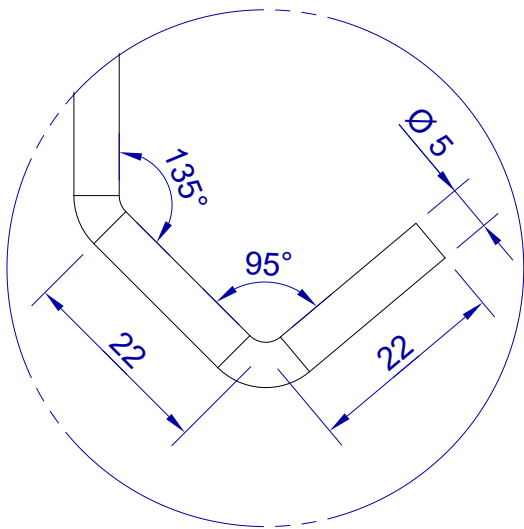

This drawing is HangOn AB property. It can't be reproduced or communicated without our written agreement

hang[®]
On

Product no.
800X5,0 PDVX2
Description
Hook, stock item