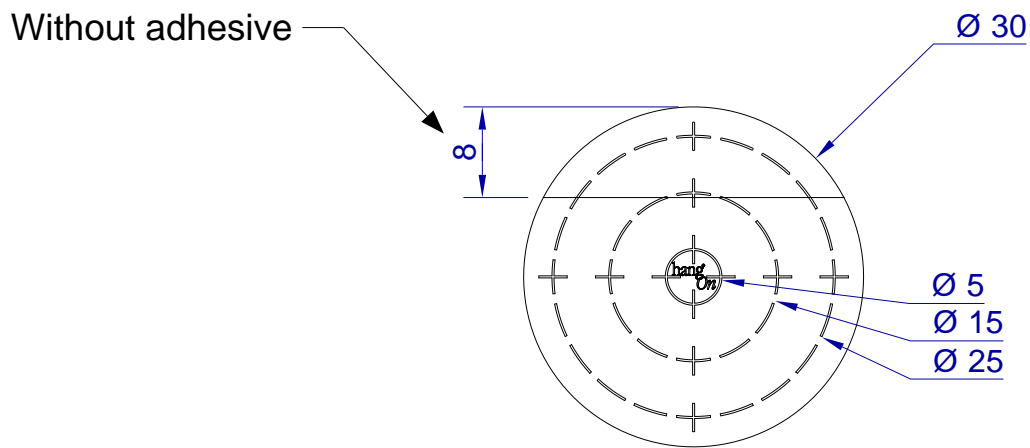

This drawing is HangOn AB property. It can't be reproduced or communicated without our written agreement

Product no.

ERT 030

Description

Disc with tab and target rings