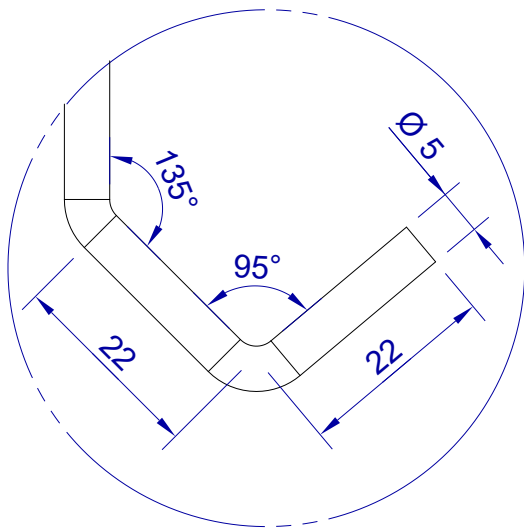

This drawing is HangOn AB property. It can't be reproduced or communicated without our written agreement

hang[®]
On

Product no.
500X5,0 PDVX2
Description
Hook, stock item