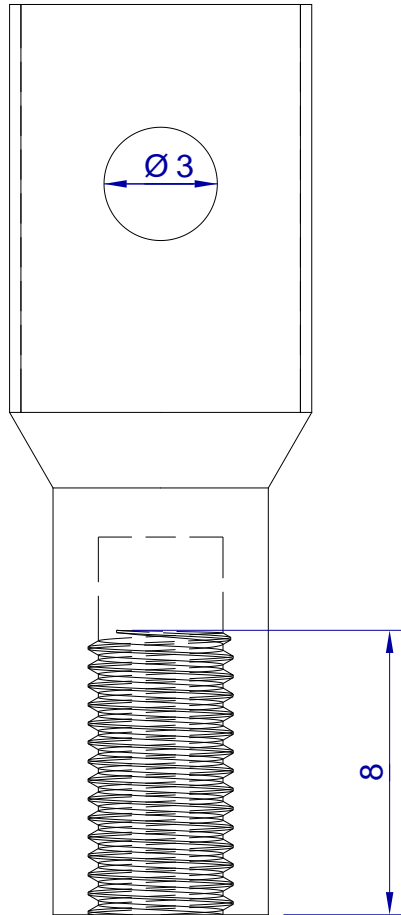

This drawing is HangOn AB property. It can't be reproduced or communicated without our written agreement

hang[®]
On

Product no.

MT 04

Description

Screw cap M4

2026-03-12 12:42