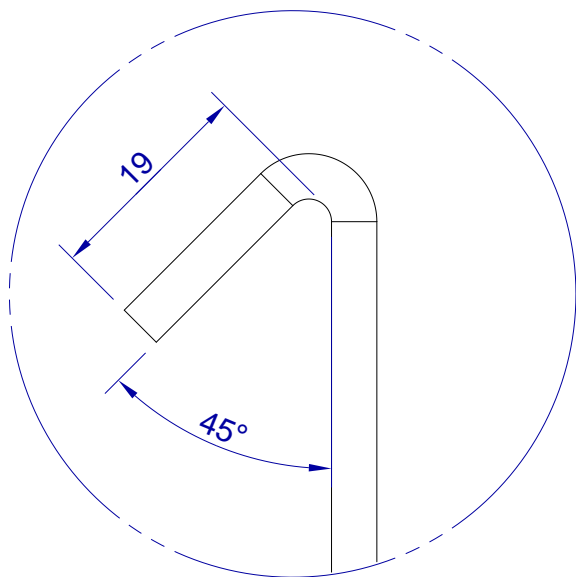

This drawing is HangOn AB property. It can't be reproduced or communicated without our written agreement

hang<sup>®</sup>  
On

Product no.  
400X4,0 90DV  
Description  
Hook