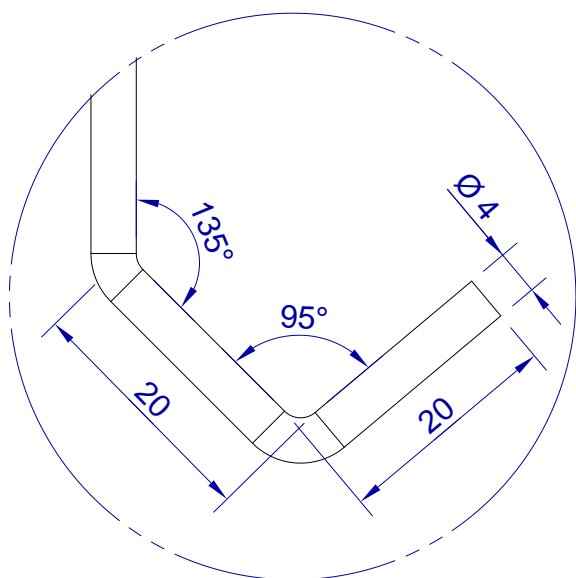

This drawing is HangOn AB property. It can't be reproduced or communicated without our written agreement

hang<sup>®</sup>  
On

Product no.  
400X4,0 90DV  
Description  
Hook