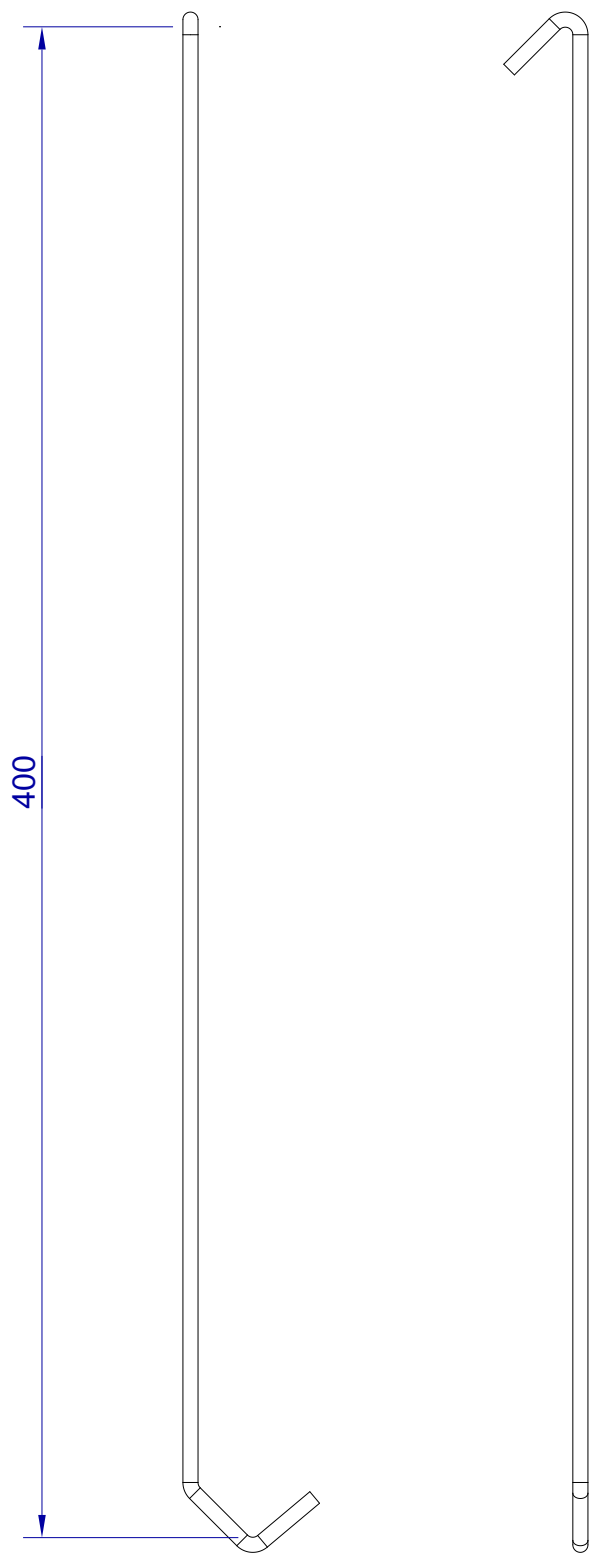

This drawing is HangOn AB property. It can't be reproduced or communicated without our written agreement

hang<sup>®</sup>  
On

Product no.  
400X4,0 90DV  
Description  
Hook