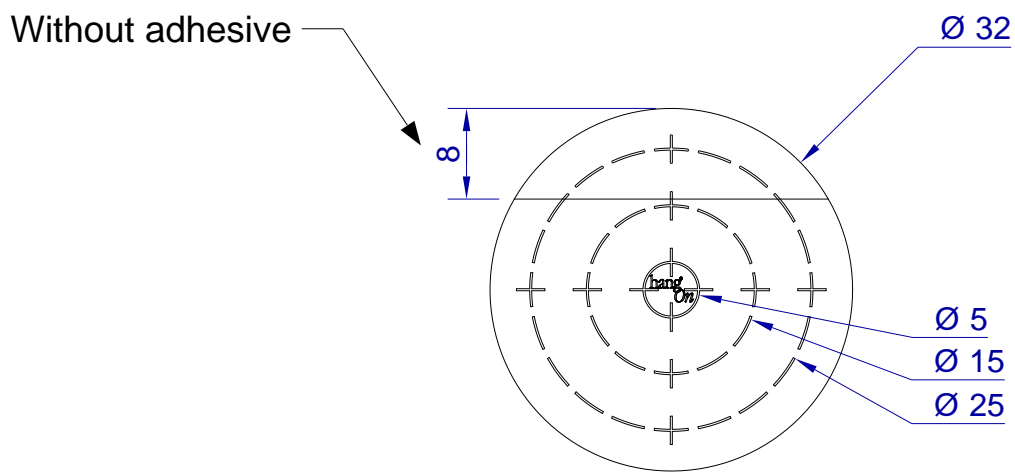

This drawing is HangOn AB property. It can't be reproduced or communicated without our written agreement

Product no.

ERT 032

Description

Disc with tab and target rings