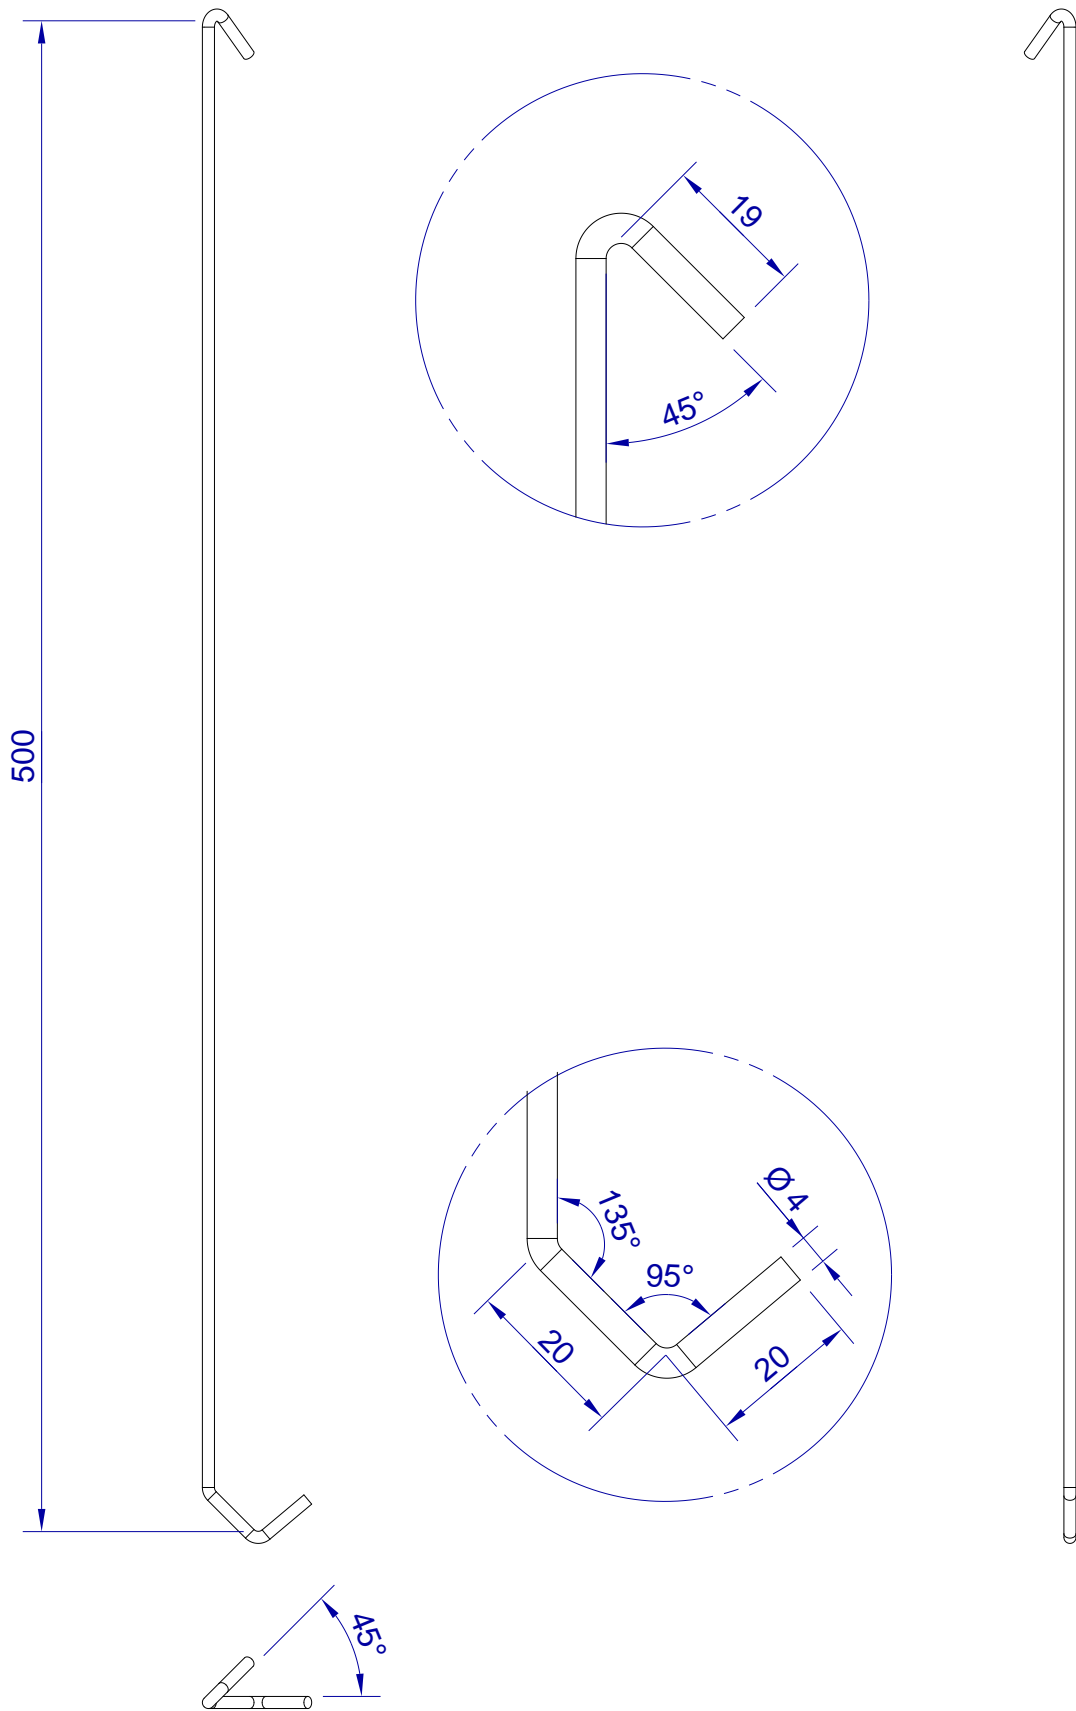

This drawing is HangOn AB property. It can't be reproduced or communicated without our written agreement

hang<sup>®</sup>  
On

Product no.  
500X4,0 45DV  
Description  
Hook, stock item