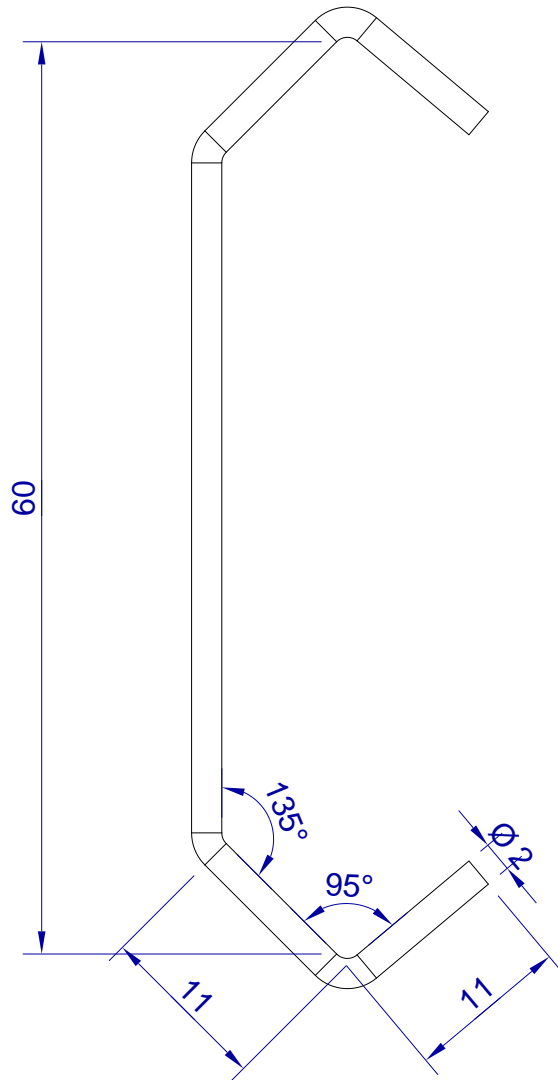

This drawing is HangOn AB property. It can't be reproduced or communicated without our written agreement

hang<sup>®</sup>  
On

Product no.

060x2,0 PDVX2 M

Description

Hook Mini, stock item