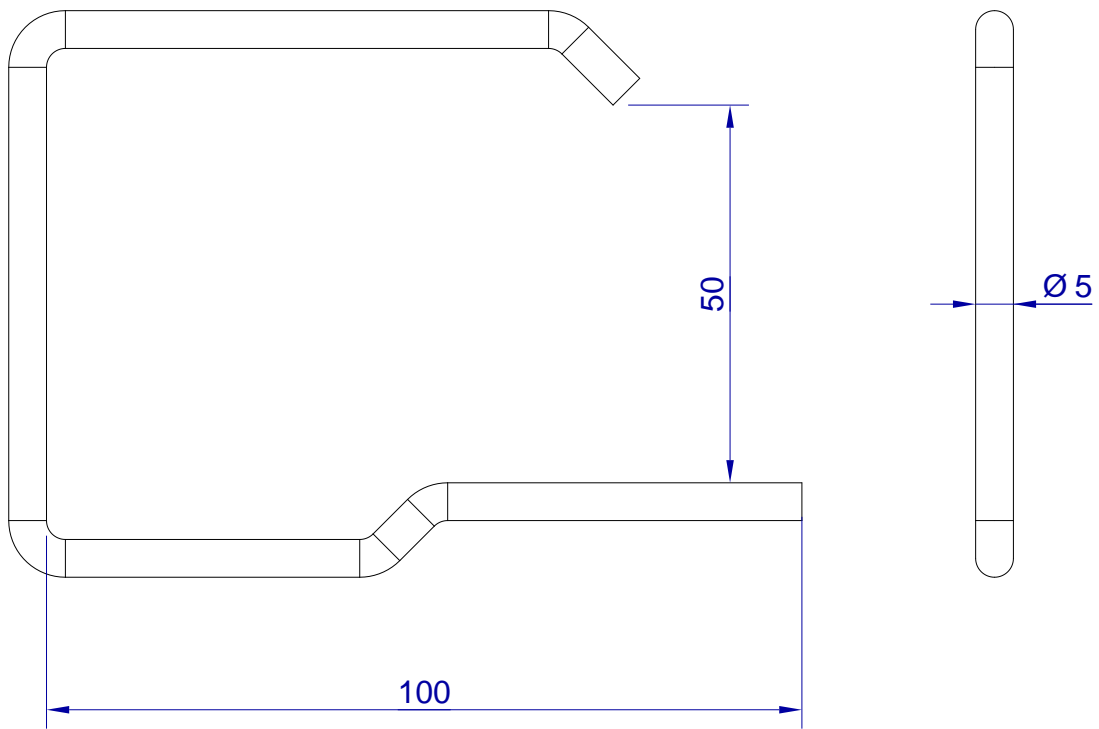

This drawing is HangOn AB property. It can't be reproduced or communicated without our written agreement

hang[®]
On

Product no.
HPY A 50X5,0
Description
C-hook