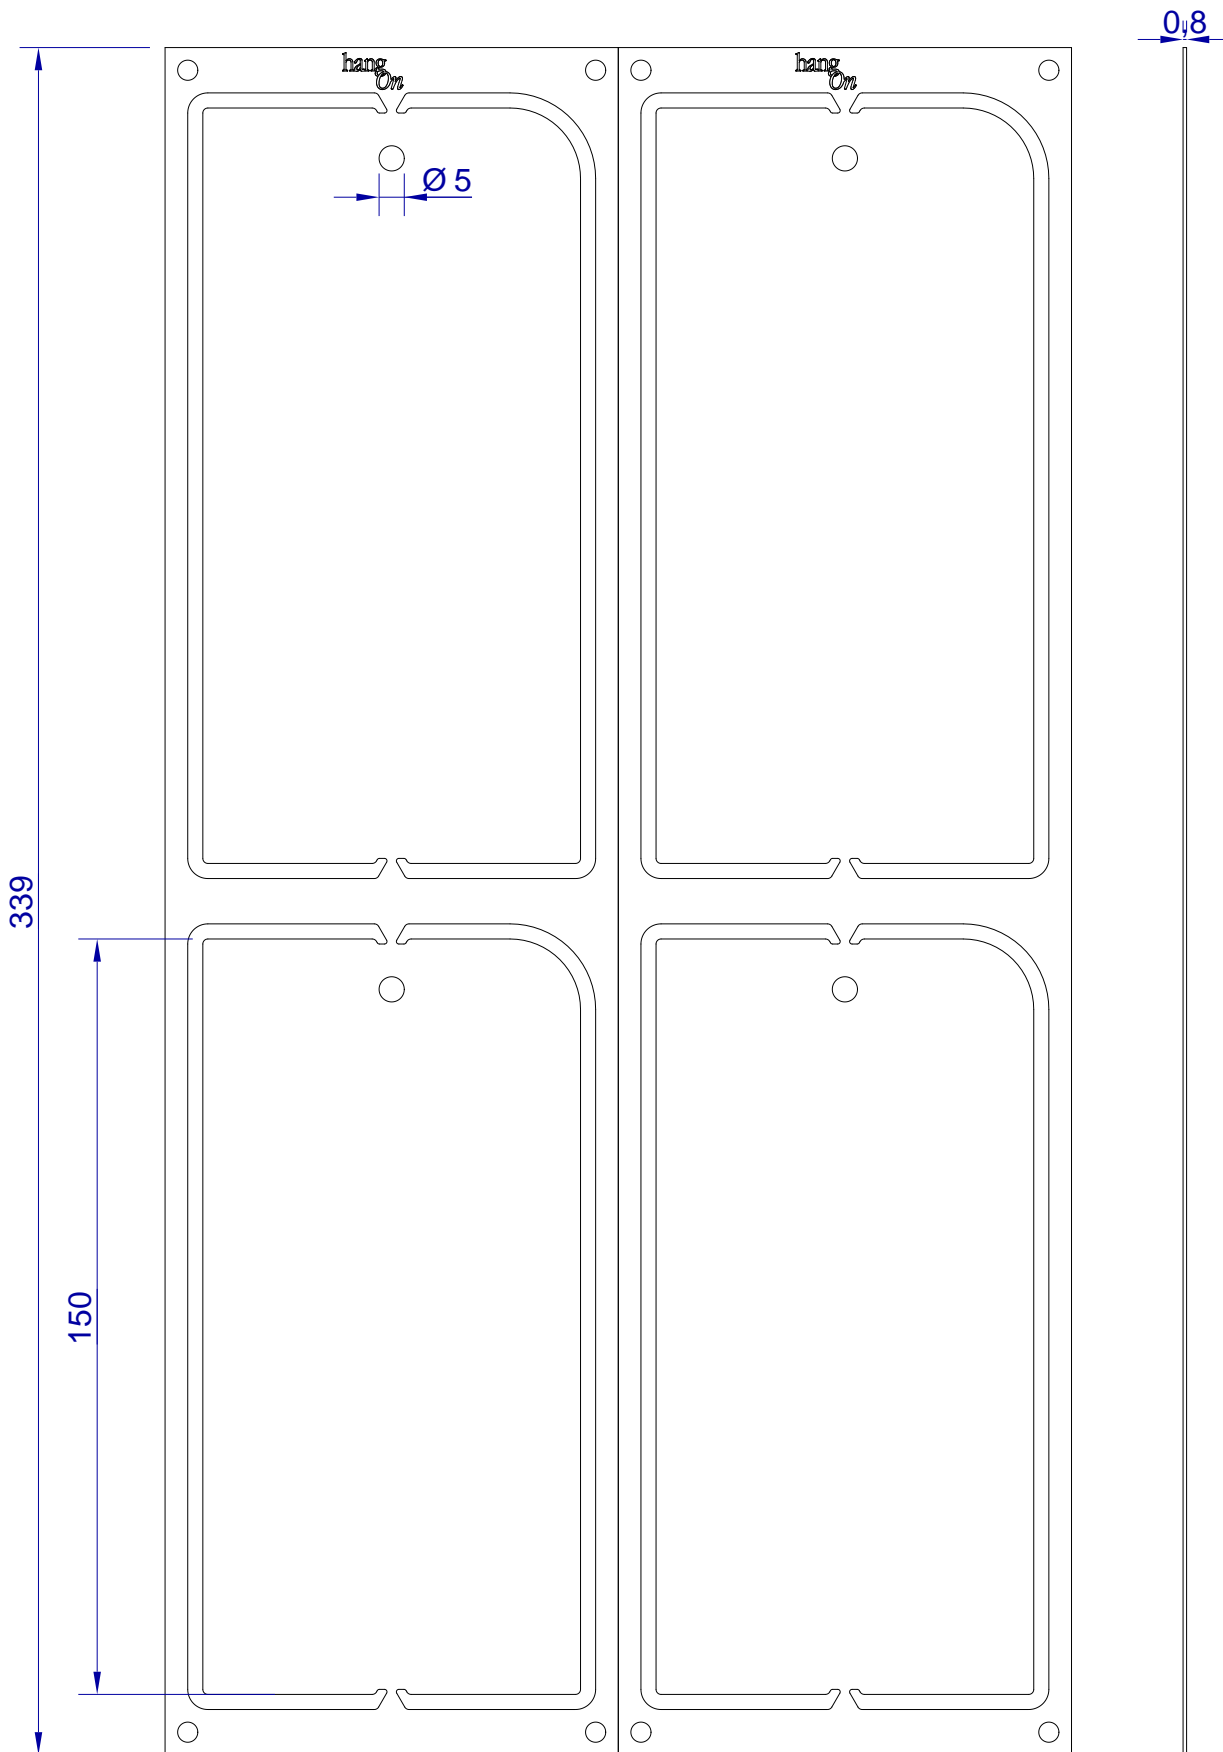

This drawing is HangOn AB property. It can't be reproduced or communicated without our written agreement

hang<sup>®</sup>  
On

Product no.  
KOP 75X150 4A

Description  
HangOn Test panels with protective film, Alu.