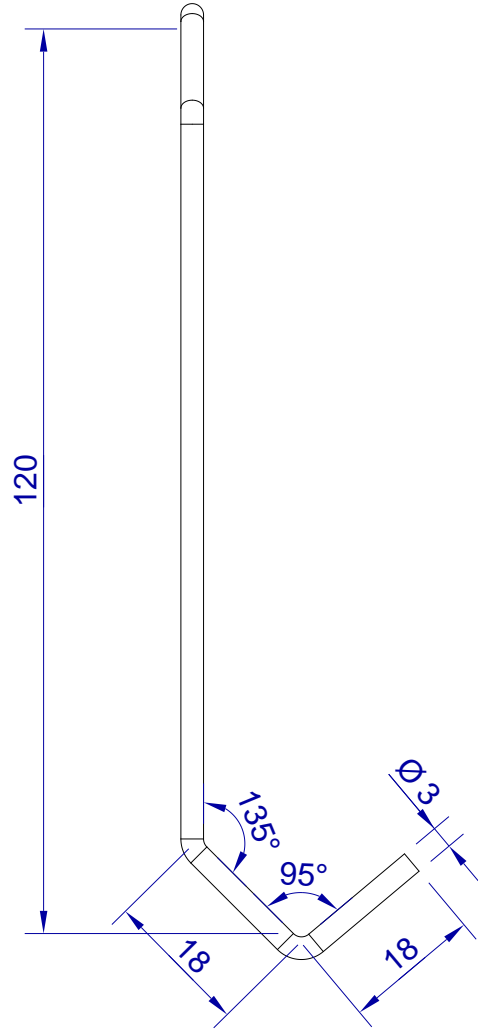

This drawing is HangOn AB property. It can't be reproduced or communicated without our written agreement

hang[®]
On

Product no.
120X3,0 90DVX2
Description
Hook, stock item