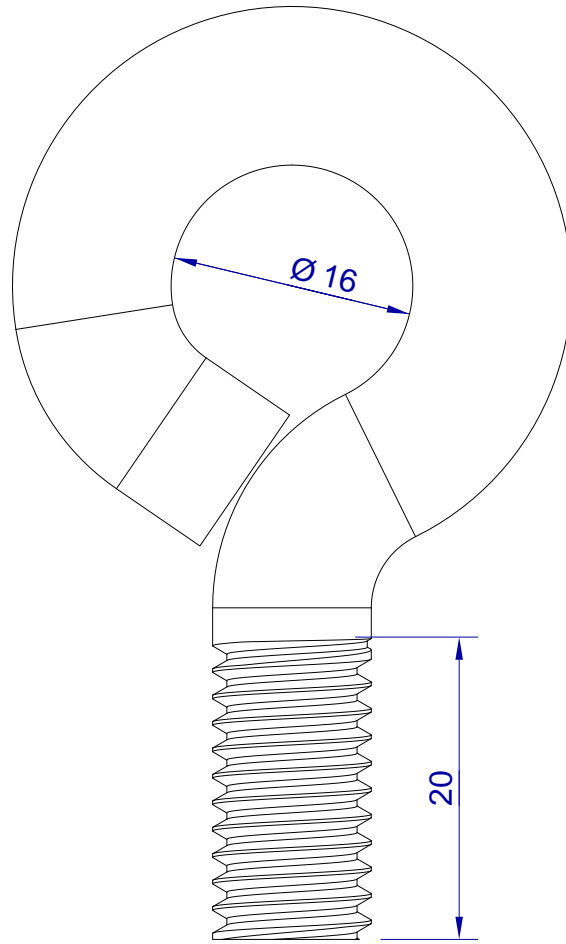

This drawing is HangOn AB property. It can't be reproduced or communicated without our written agreement

hang[®]
On

Product no.

MS 12

Description

Threaded eye-bolt M12

2026-03-12 11:18