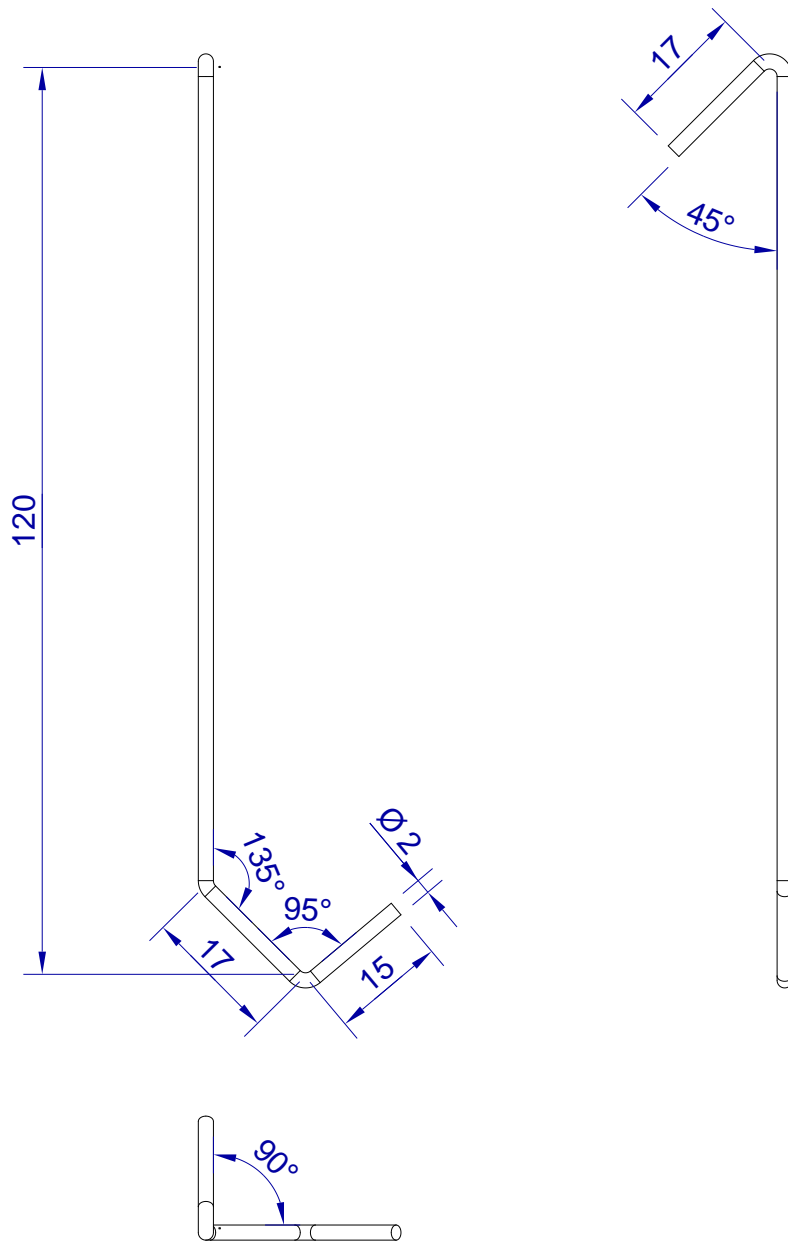

This drawing is HangOn AB property. It can't be reproduced or communicated without our written agreement

hang[®]
On

Product no.
120X2,0 90DV
Description
Hook