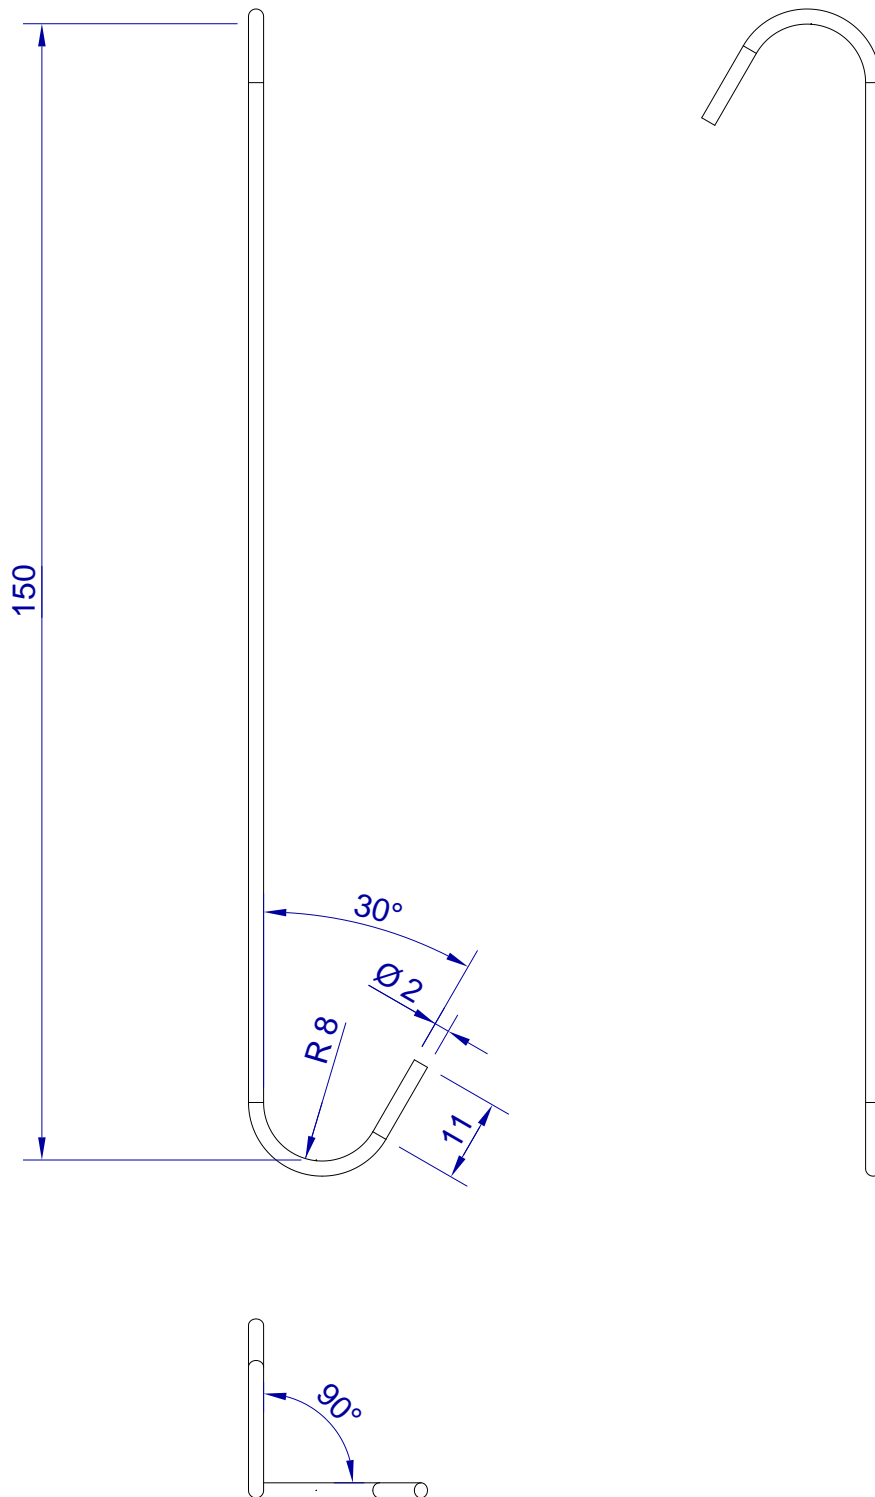

This drawing is HangOn AB property. It can't be reproduced or communicated without our written agreement

hang[®]
On

Product no.
150X2,0 90RX2

Description
Hook, stock item