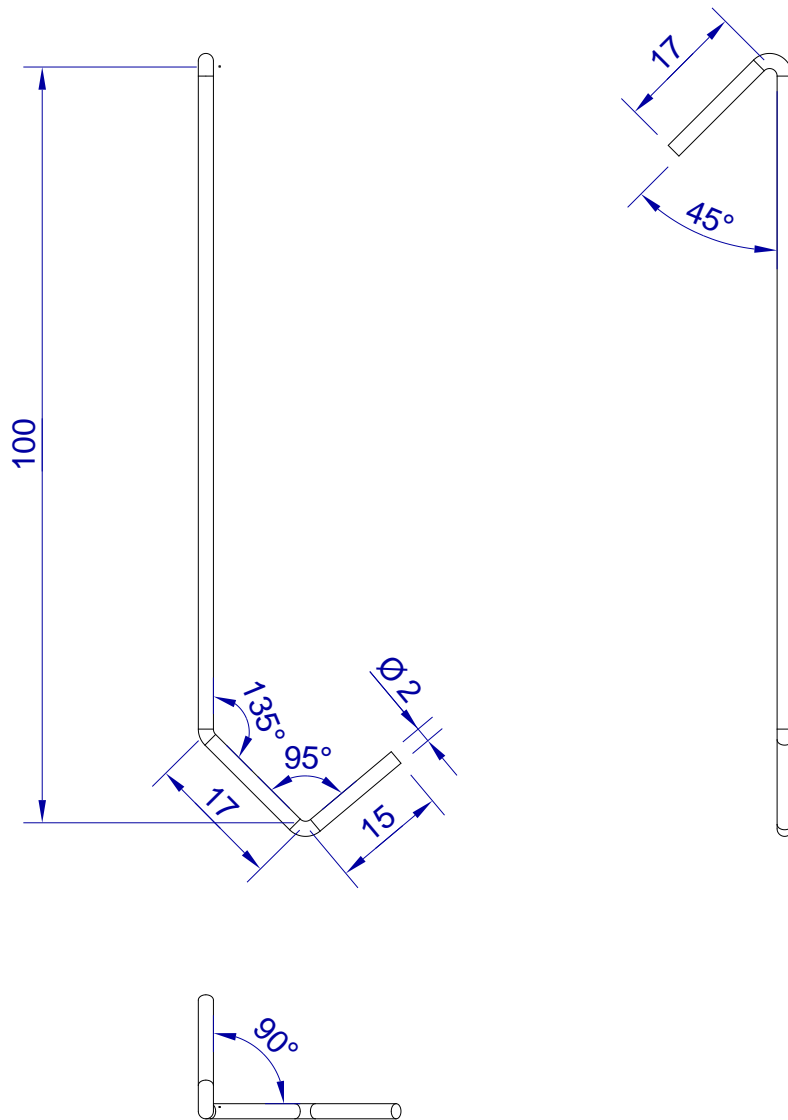

This drawing is HangOn AB property. It can't be reproduced or communicated without our written agreement

hang<sup>®</sup>  
On

Product no.  
100X2,0 90DV  
Description  
Hook