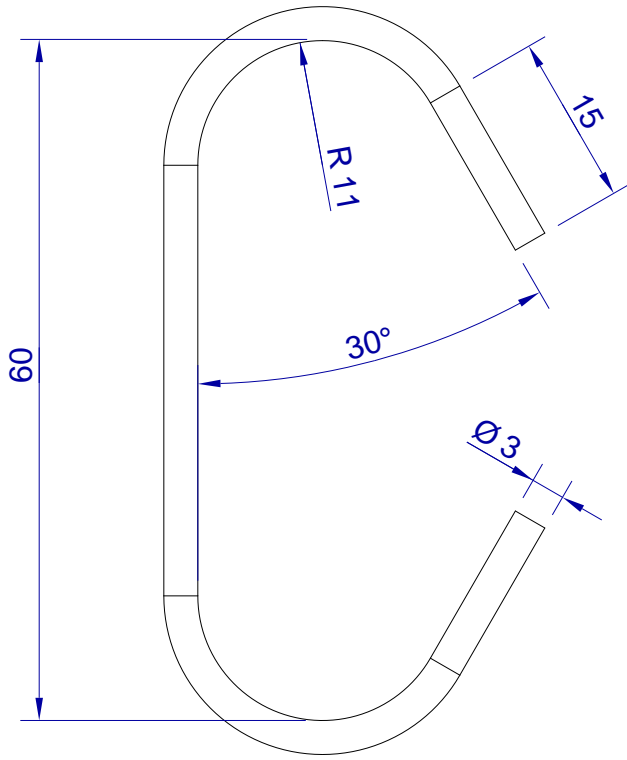

This drawing is HangOn AB property. It can't be reproduced or communicated without our written agreement

hang[®]
On

Product no.
060X3,0 PRX2

Description
Hook, stock item