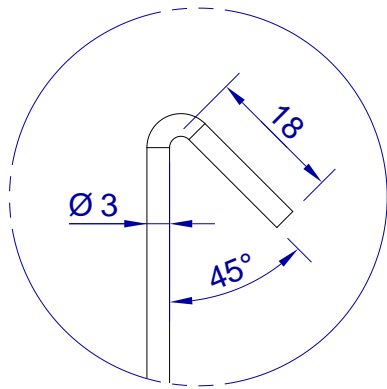

This drawing is HangOn AB property. It can't be reproduced or communicated without our written agreement

hang<sup>®</sup>  
On

Product no.  
300X3,0 PDV

Description  
Hook, stock item