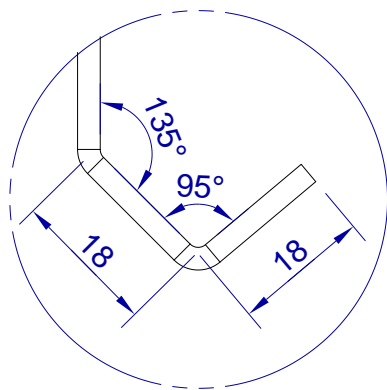

This drawing is HangOn AB property. It can't be reproduced or communicated without our written agreement

hang<sup>®</sup>  
On

Product no.  
300X3,0 PDV

Description  
Hook, stock item