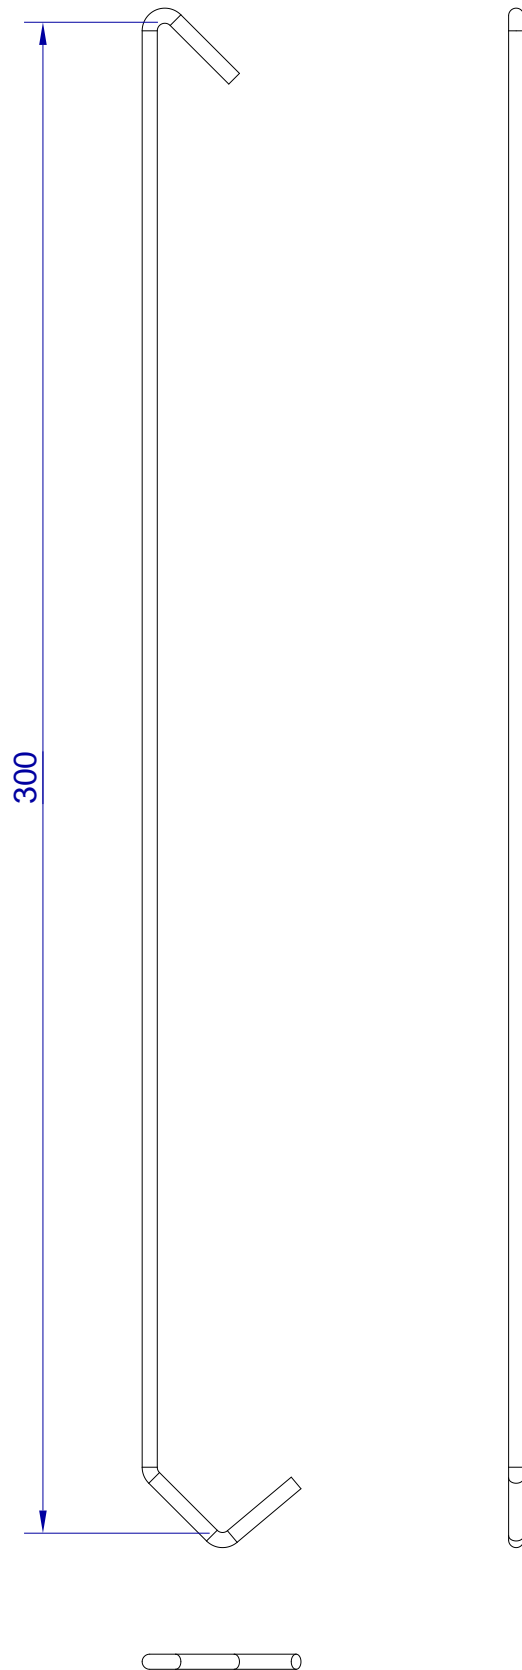

This drawing is HangOn AB property. It can't be reproduced or communicated without our written agreement

hang<sup>®</sup>  
On

Product no.  
300X3,0 PDV

Description  
Hook, stock item