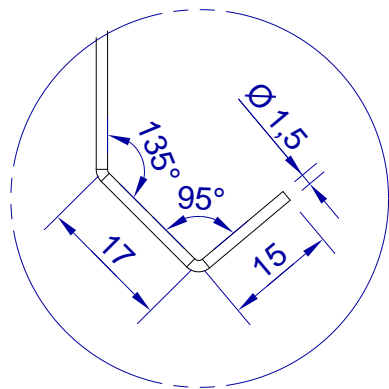

This drawing is HangOn AB property. It can't be reproduced or communicated without our written agreement

500

hang[®]
On

Product no.
500X1,5 90DVX2
Description
Hook, stock item