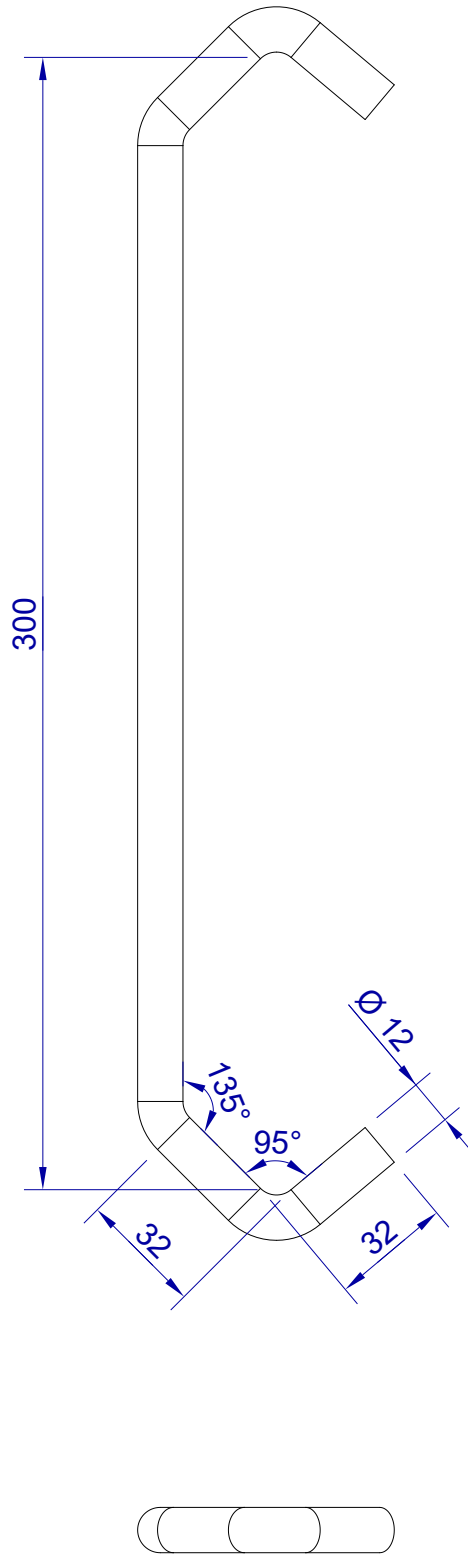

This drawing is HangOn AB property. It can't be reproduced or communicated without our written agreement

hang[®]
On

Product no.
300X12,0 PDVX2
Description
Hook, stock item