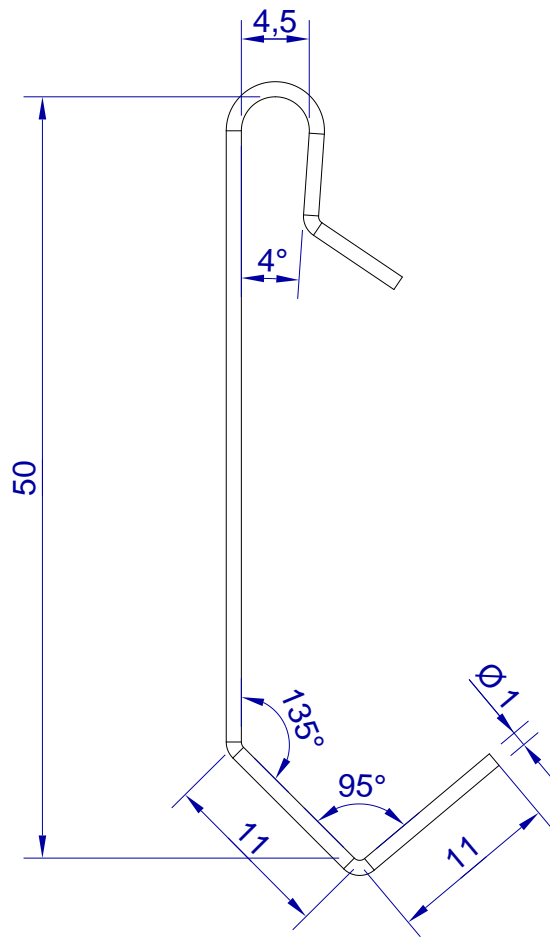

This drawing is HangOn AB property. It can't be reproduced or communicated without our written agreement

hang[®]
On

Product no.
050X1,0 PDV+L
Description
Locking hook