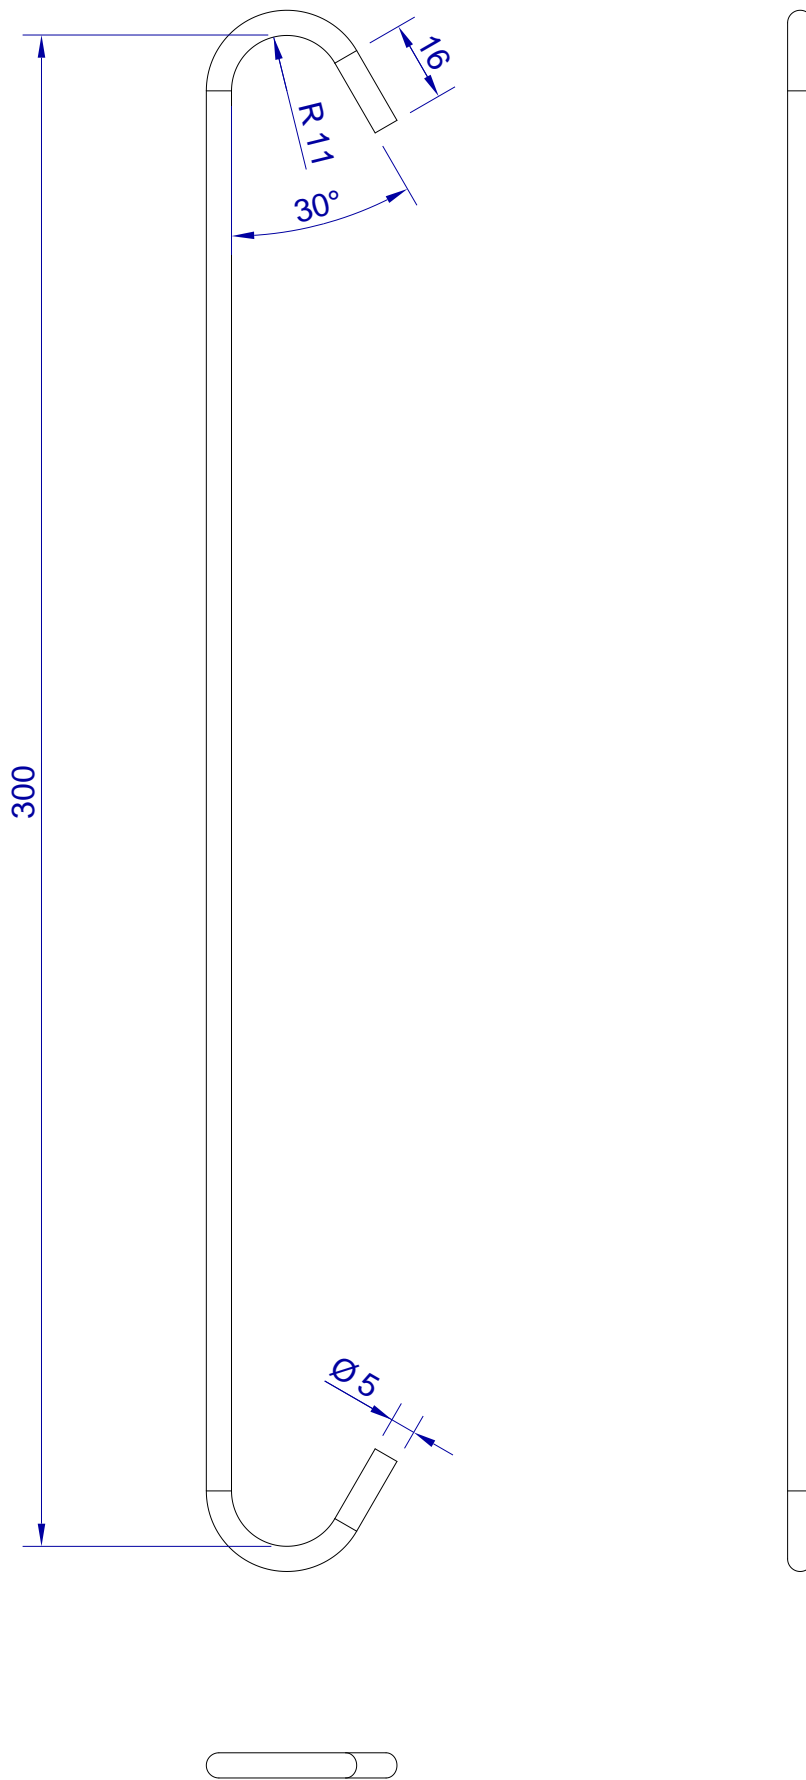

This drawing is HangOn AB property. It can't be reproduced or communicated without our written agreement

hang[®]
On

Product no.
300x5,0 PRX2
Description
Hook, stock item