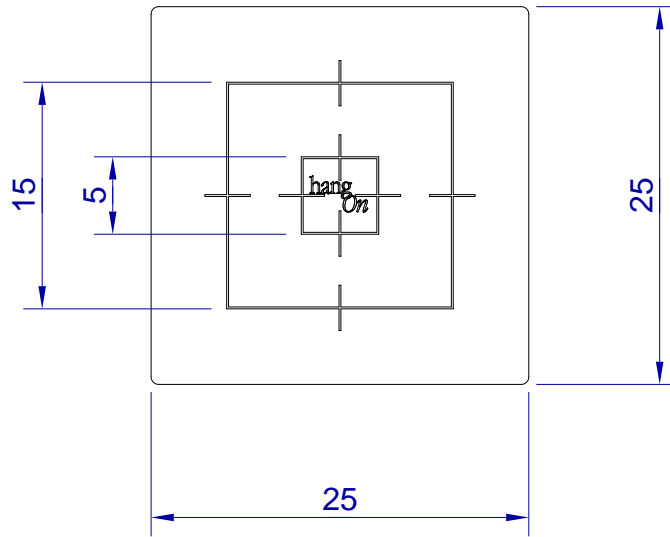

This drawing is HangOn AB property. It can't be reproduced or communicated without our written agreement

Product no.

EF 025

Description

Square labels