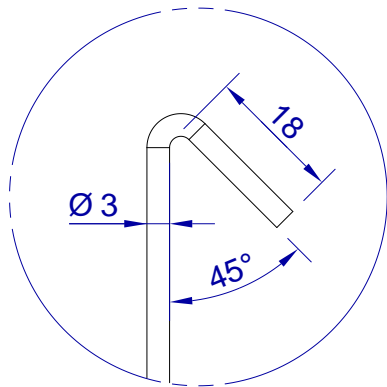

This drawing is HangOn AB property. It can't be reproduced or communicated without our written agreement

hang[®]
On

Product no.
1000X3,0 PDV

Description
Hook, stock item