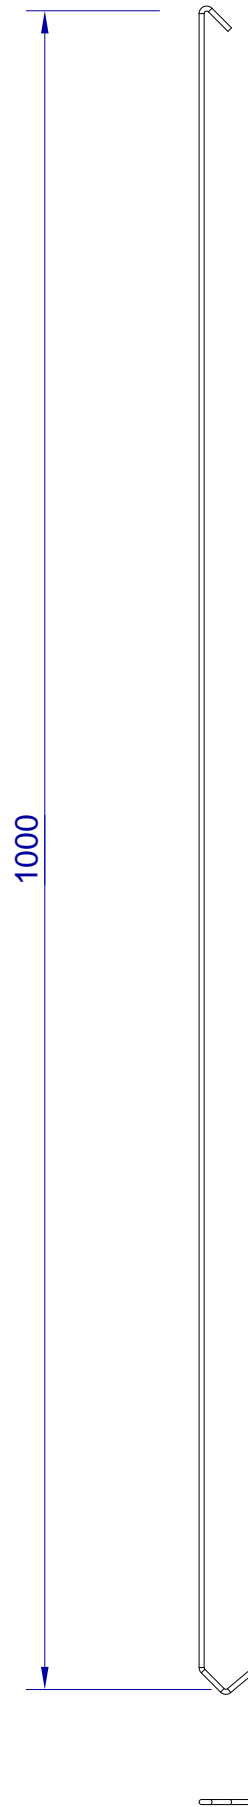

This drawing is HangOn AB property. It can't be reproduced or communicated without our written agreement

hang[®]
On

Product no.
1000X3,0 PDV

Description
Hook, stock item