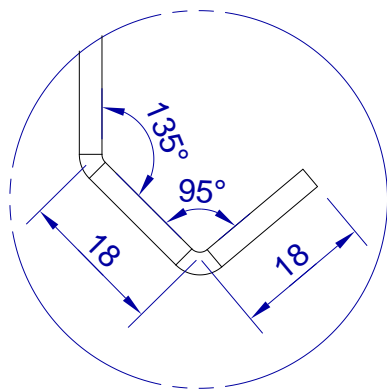

This drawing is HangOn AB property. It can't be reproduced or communicated without our written agreement

hang[®]
On

Product no.
1000X3,0 PDV

Description
Hook, stock item