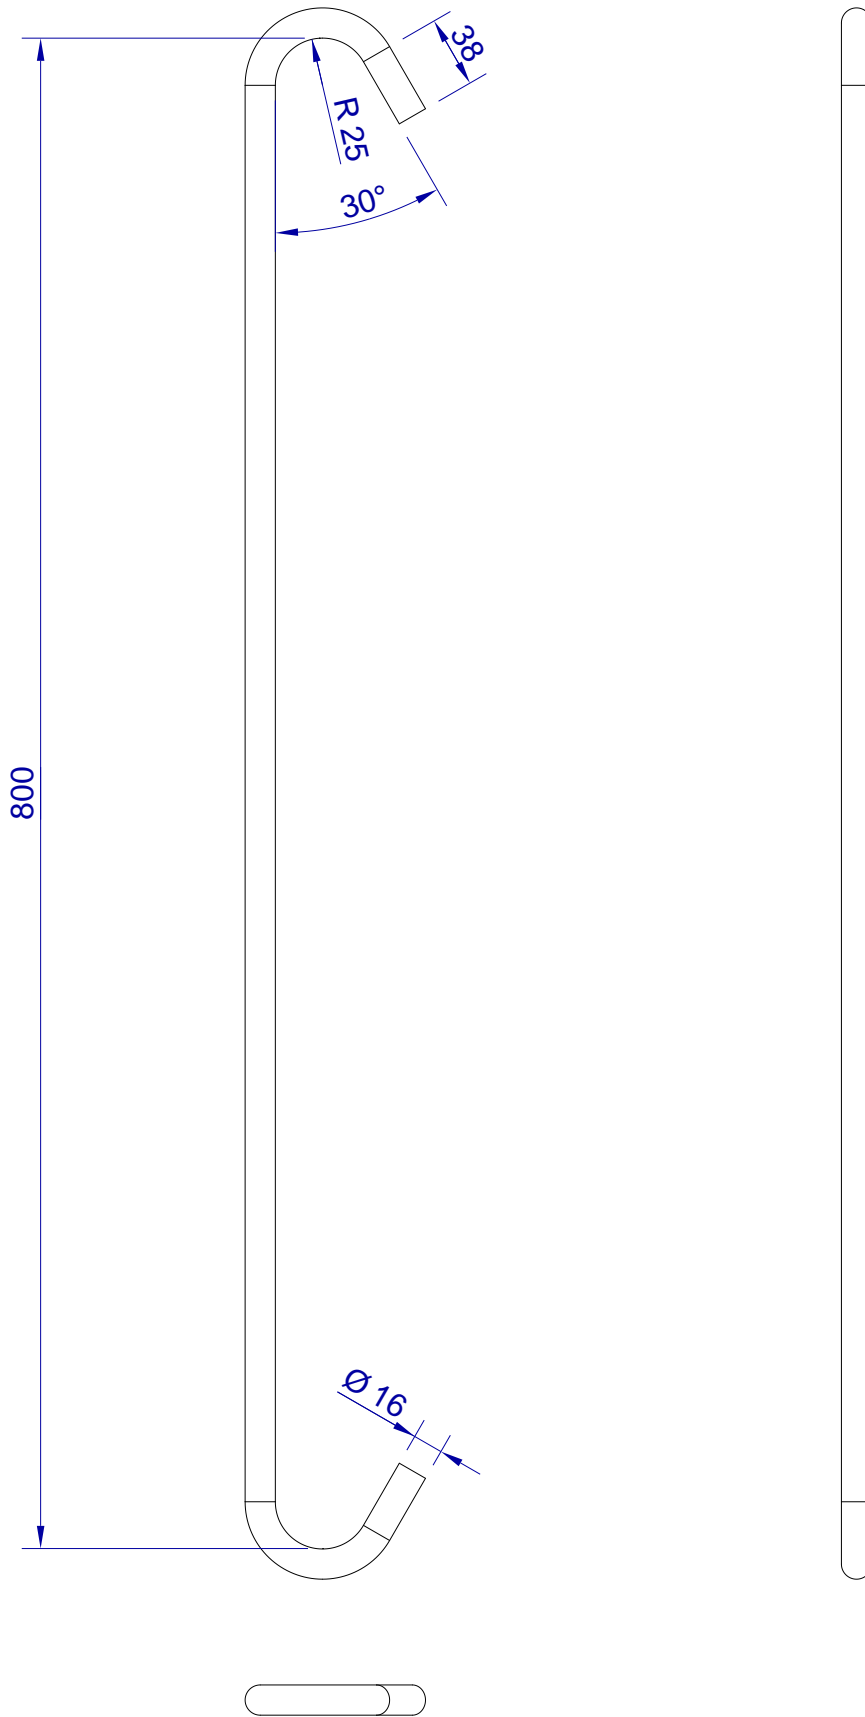

This drawing is HangOn AB property. It can't be reproduced or communicated without our written agreement

hang<sup>®</sup>  
On

Product no.  
800X16,0 PRX2  
Description  
Hook, stock item