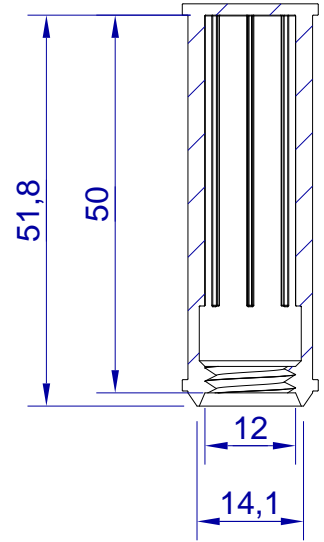

This drawing is HangOn AB property. It can't be reproduced or communicated without our written agreement

hang[®]
On

Product no.

GAP 12X50 T

Description

Cap with entrance lip, closed end M12 red