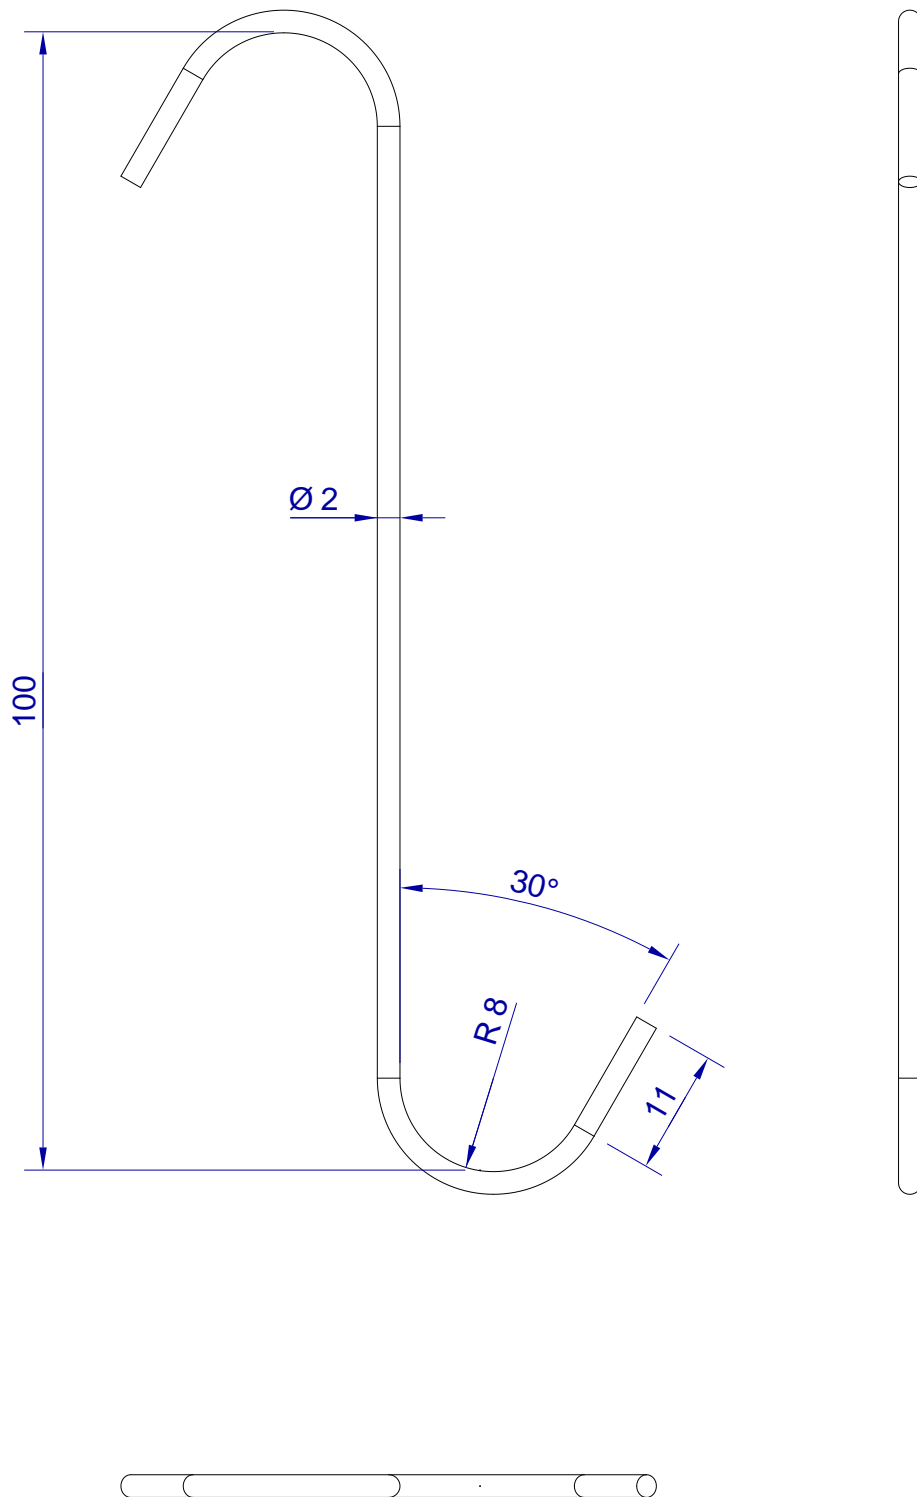

This drawing is HangOn AB property. It can't be reproduced or communicated without our written agreement

hang<sup>®</sup>  
On

Product no.  
100X2,0 180RX2  
Description  
Hook, stock item