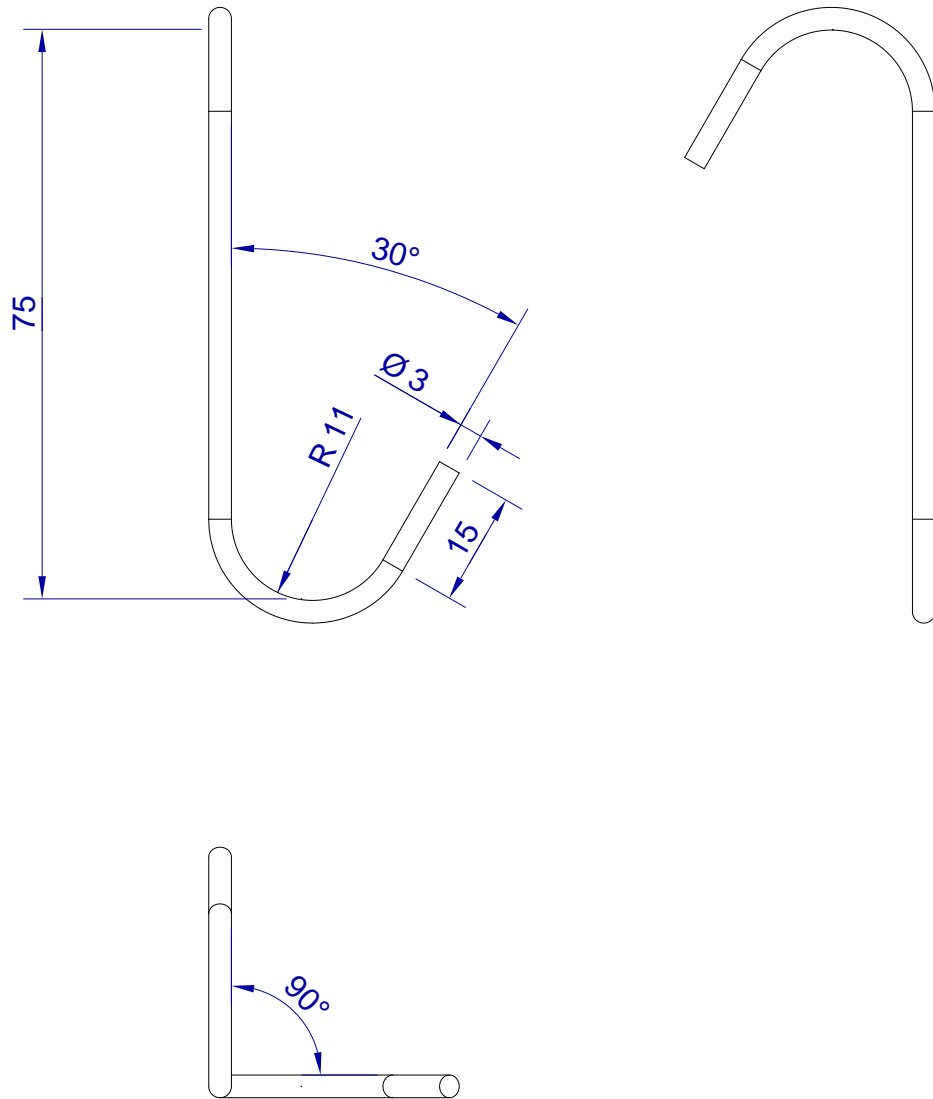

This drawing is HangOn AB property. It can't be reproduced or communicated without our written agreement

hang<sup>®</sup>  
On

Product no.  
075X3,0 90RX2

Description  
Hook, stock item