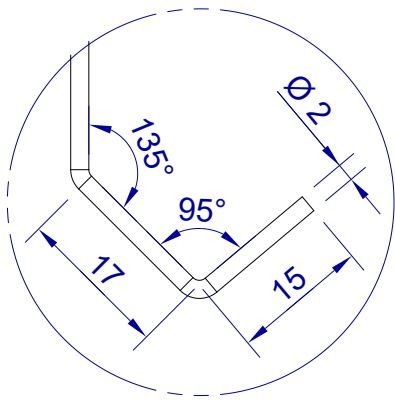

This drawing is HangOn AB property. It can't be reproduced or communicated without our written agreement

hang<sup>®</sup>  
On

Product no.  
250X2,0 PDVX2  
Description  
Hook, stock item