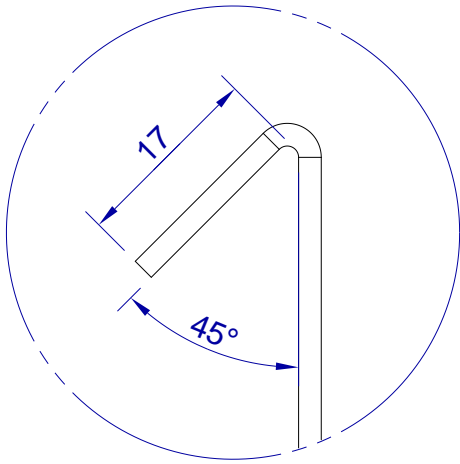

This drawing is HangOn AB property. It can't be reproduced or communicated without our written agreement

800

hang[®]
On

Product no.
800X2,0 90DV
Description
Hook