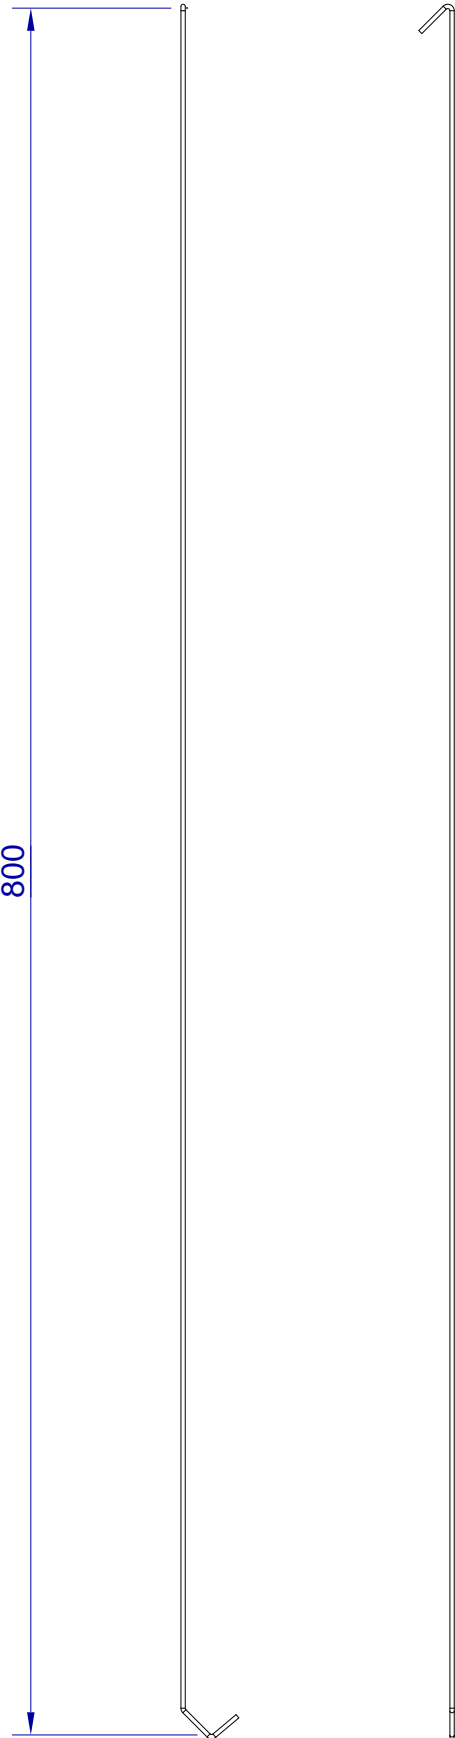

This drawing is HangOn AB property. It can't be reproduced or communicated without our written agreement

800

hang[®]
On

Product no.
800X2,0 90DV
Description
Hook