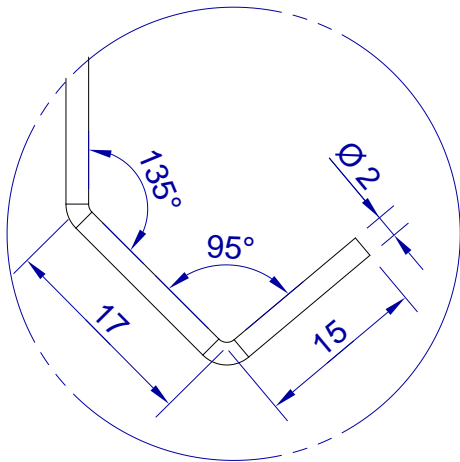

This drawing is HangOn AB property. It can't be reproduced or communicated without our written agreement

800

hang[®]
On

Product no.
800X2,0 90DV
Description
Hook