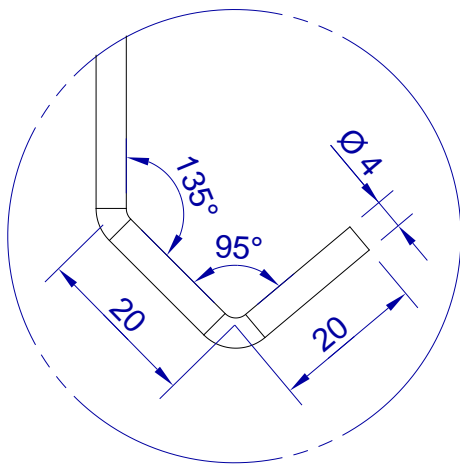

This drawing is HangOn AB property. It can't be reproduced or communicated without our written agreement

1000

hang[®]
On

Product no.
1000X4,0 90DVX2
Description
Hook, stock item