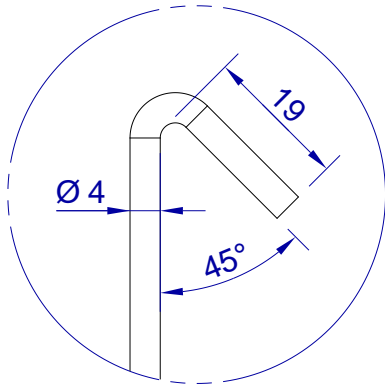

This drawing is HangOn AB property. It can't be reproduced or communicated without our written agreement

hang<sup>®</sup>  
On

Product no.  
500X4,0 PDV

Description  
Hook, stock item