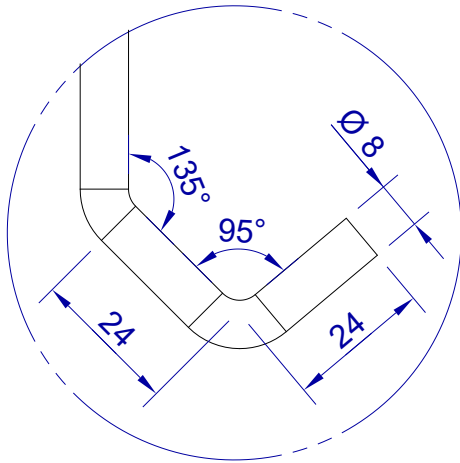

This drawing is HangOn AB property. It can't be reproduced or communicated without our written agreement

hang[®]
On

Product no.
300X8,0 PDVX2
Description
Hook, stock item