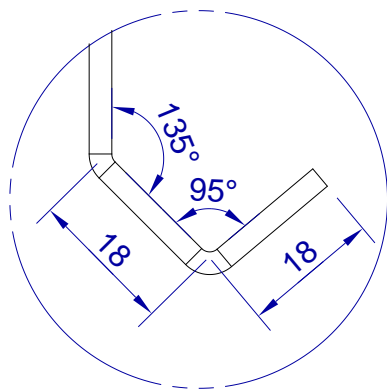

This drawing is HangOn AB property. It can't be reproduced or communicated without our written agreement

hang[®]
On

Product no.
250X3,0 PDV

Description
Hook, stock item