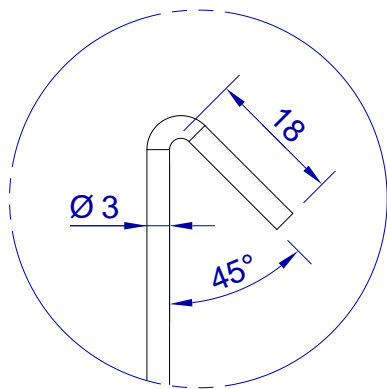

This drawing is HangOn AB property. It can't be reproduced or communicated without our written agreement

hang[®]
On

Product no.
250X3,0 PDV

Description
Hook, stock item