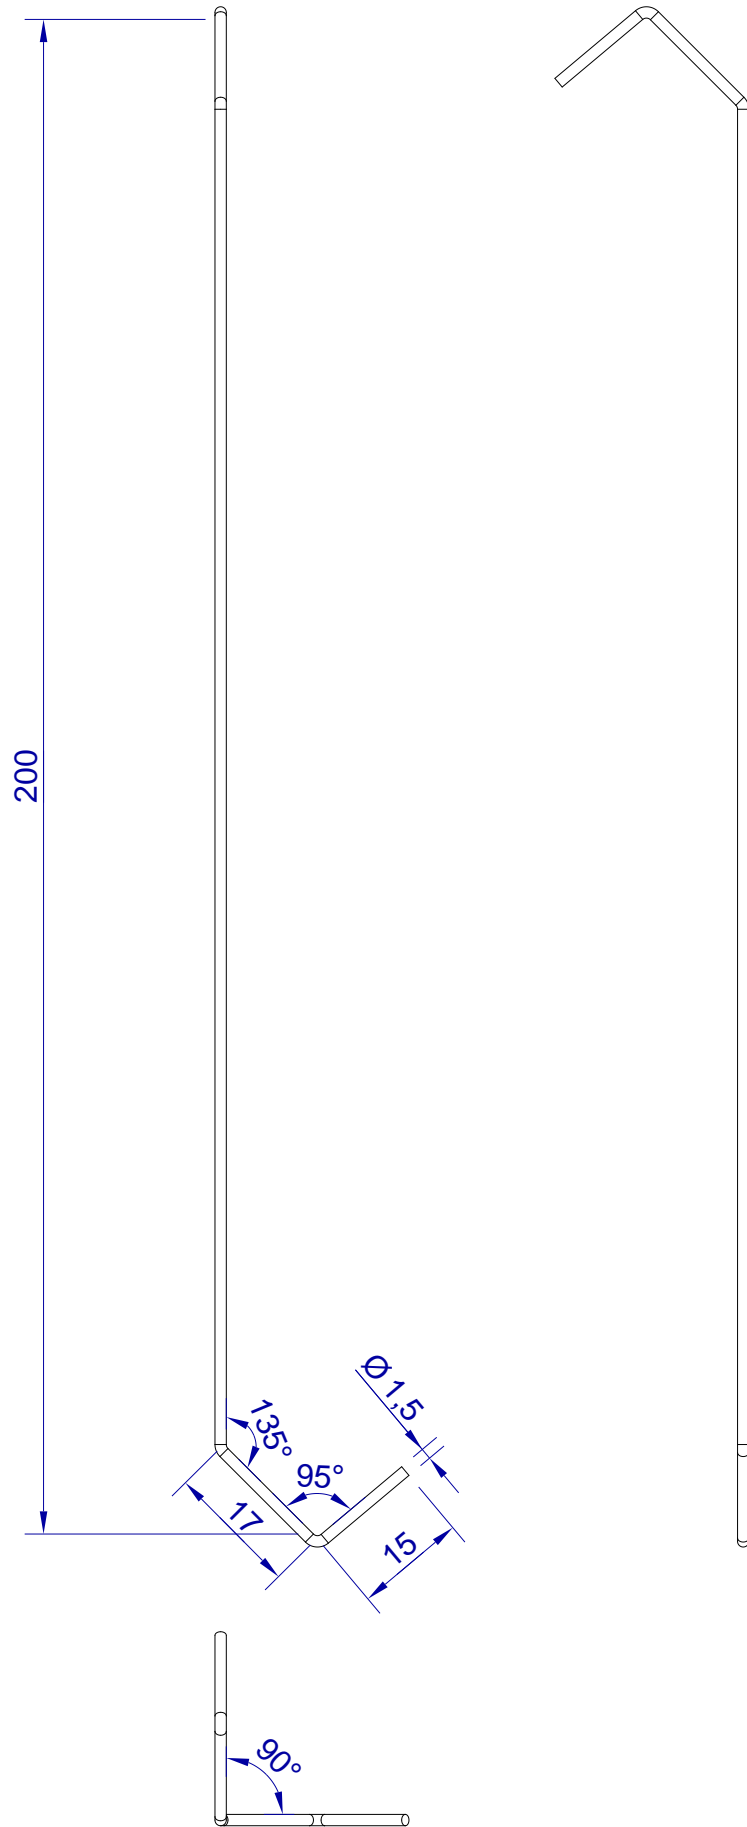

This drawing is HangOn AB property. It can't be reproduced or communicated without our written agreement

hang[®]
On

Product no.
200X1,5 90DVX2
Description
Hook, stock item