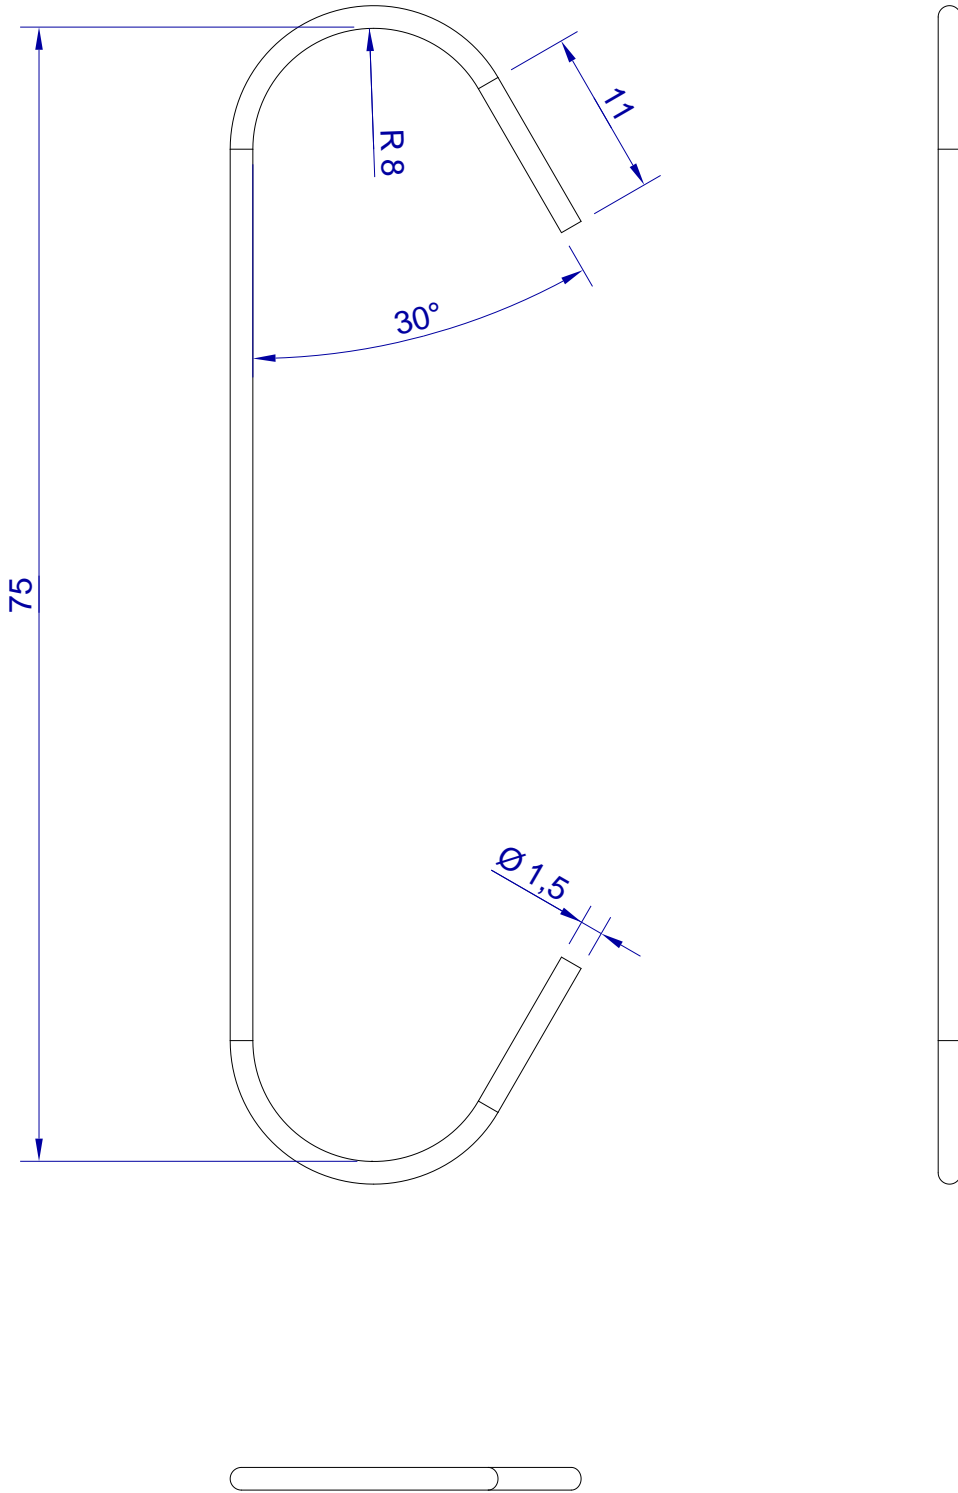

This drawing is HangOn AB property. It can't be reproduced or communicated without our written agreement

hang[®]
On

Product no.
075X1,5 PRX2
Description
Hook, stock item