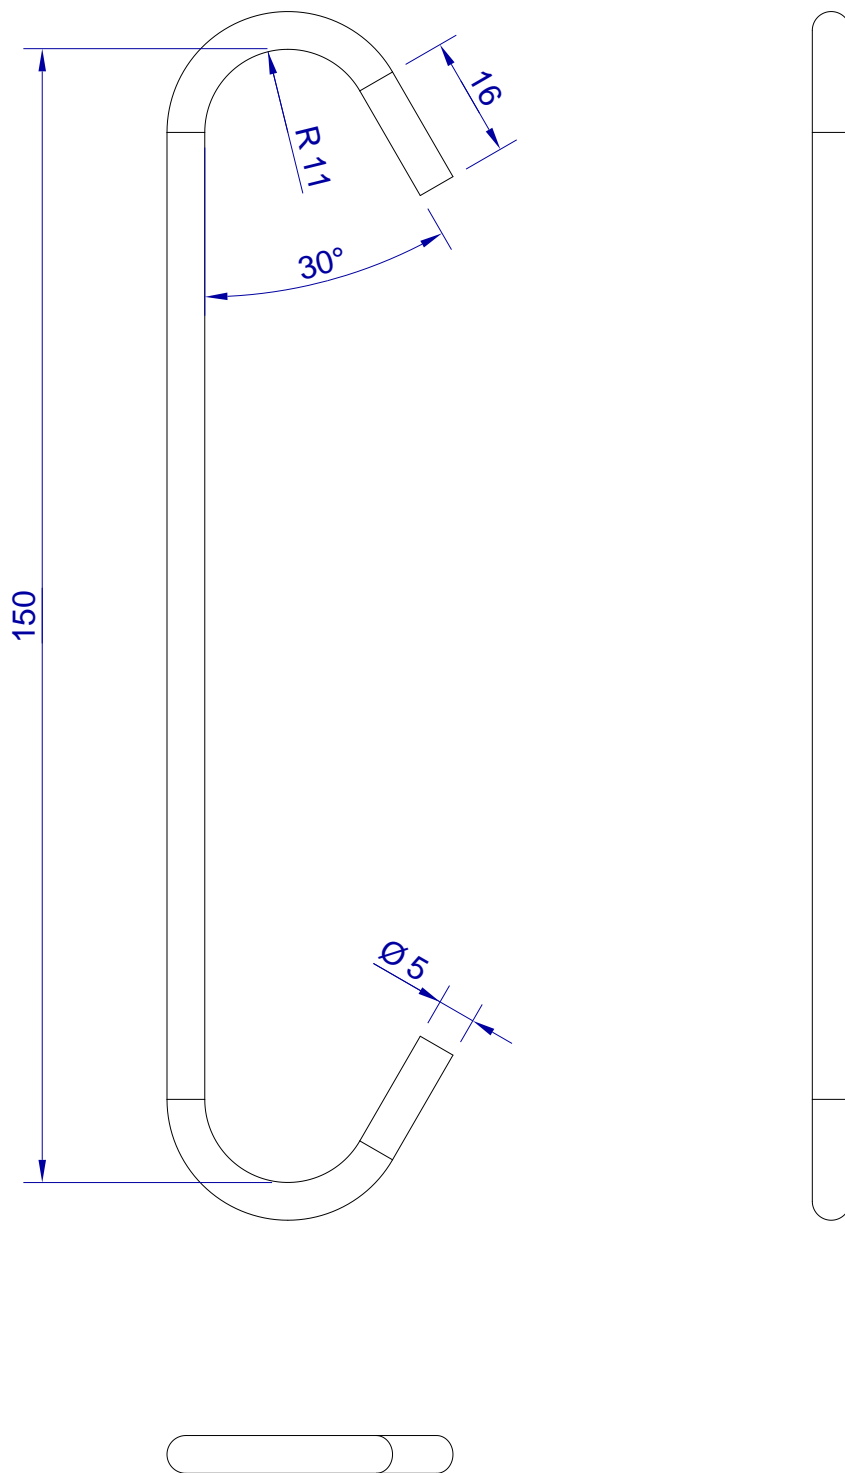

This drawing is HangOn AB property. It can't be reproduced or communicated without our written agreement

hang[®]
On

Product no.
150x5,0 PRX2
Description
Hook, stock item