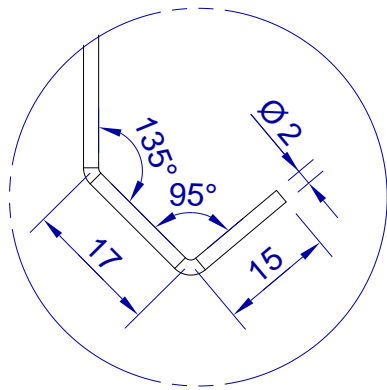

This drawing is HangOn AB property. It can't be reproduced or communicated without our written agreement

Product no.	800X2,0 90DVX2
Description	Hook, stock item