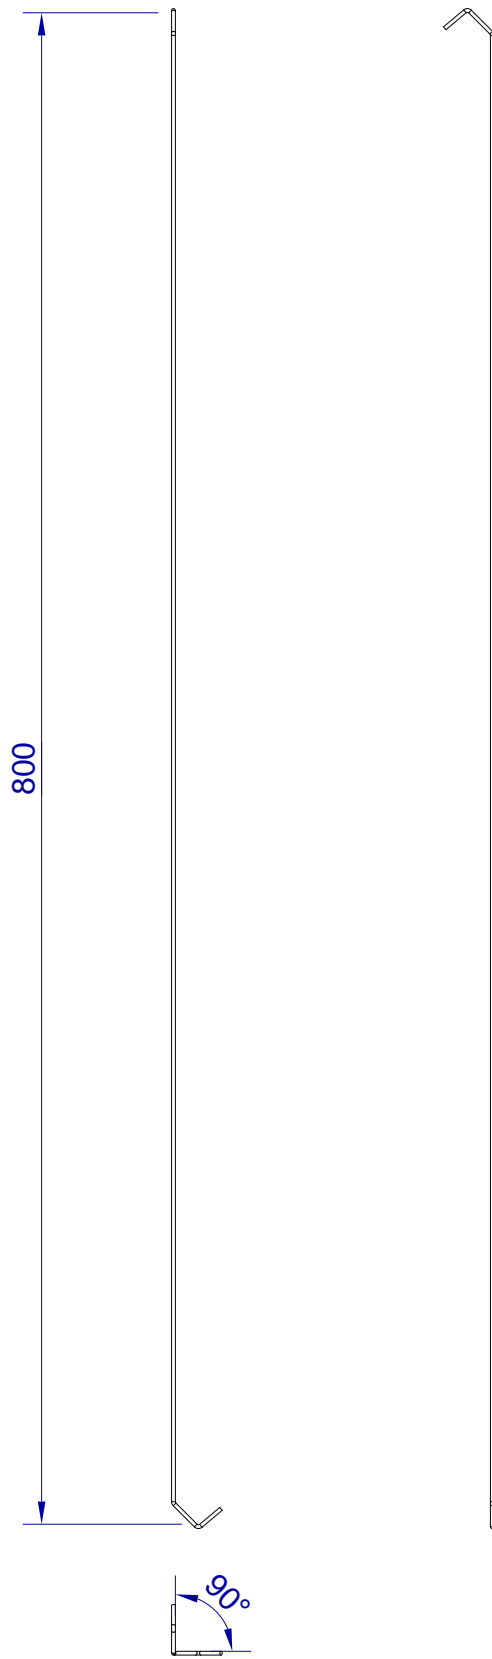

This drawing is HangOn AB property. It can't be reproduced or communicated without our written agreement

Product no.	800X2,0 90DVX2
Description	Hook, stock item