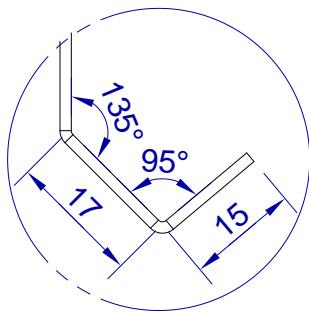

This drawing is HangOn AB property. It can't be reproduced or communicated without our written agreement

hang<sup>®</sup>  
On

Product no.  
300X1,5 PDV

Description  
Hook, stock item