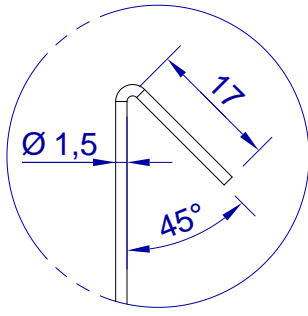

This drawing is HangOn AB property. It can't be reproduced or communicated without our written agreement

hang<sup>®</sup>  
On

Product no.  
300X1,5 PDV

Description  
Hook, stock item