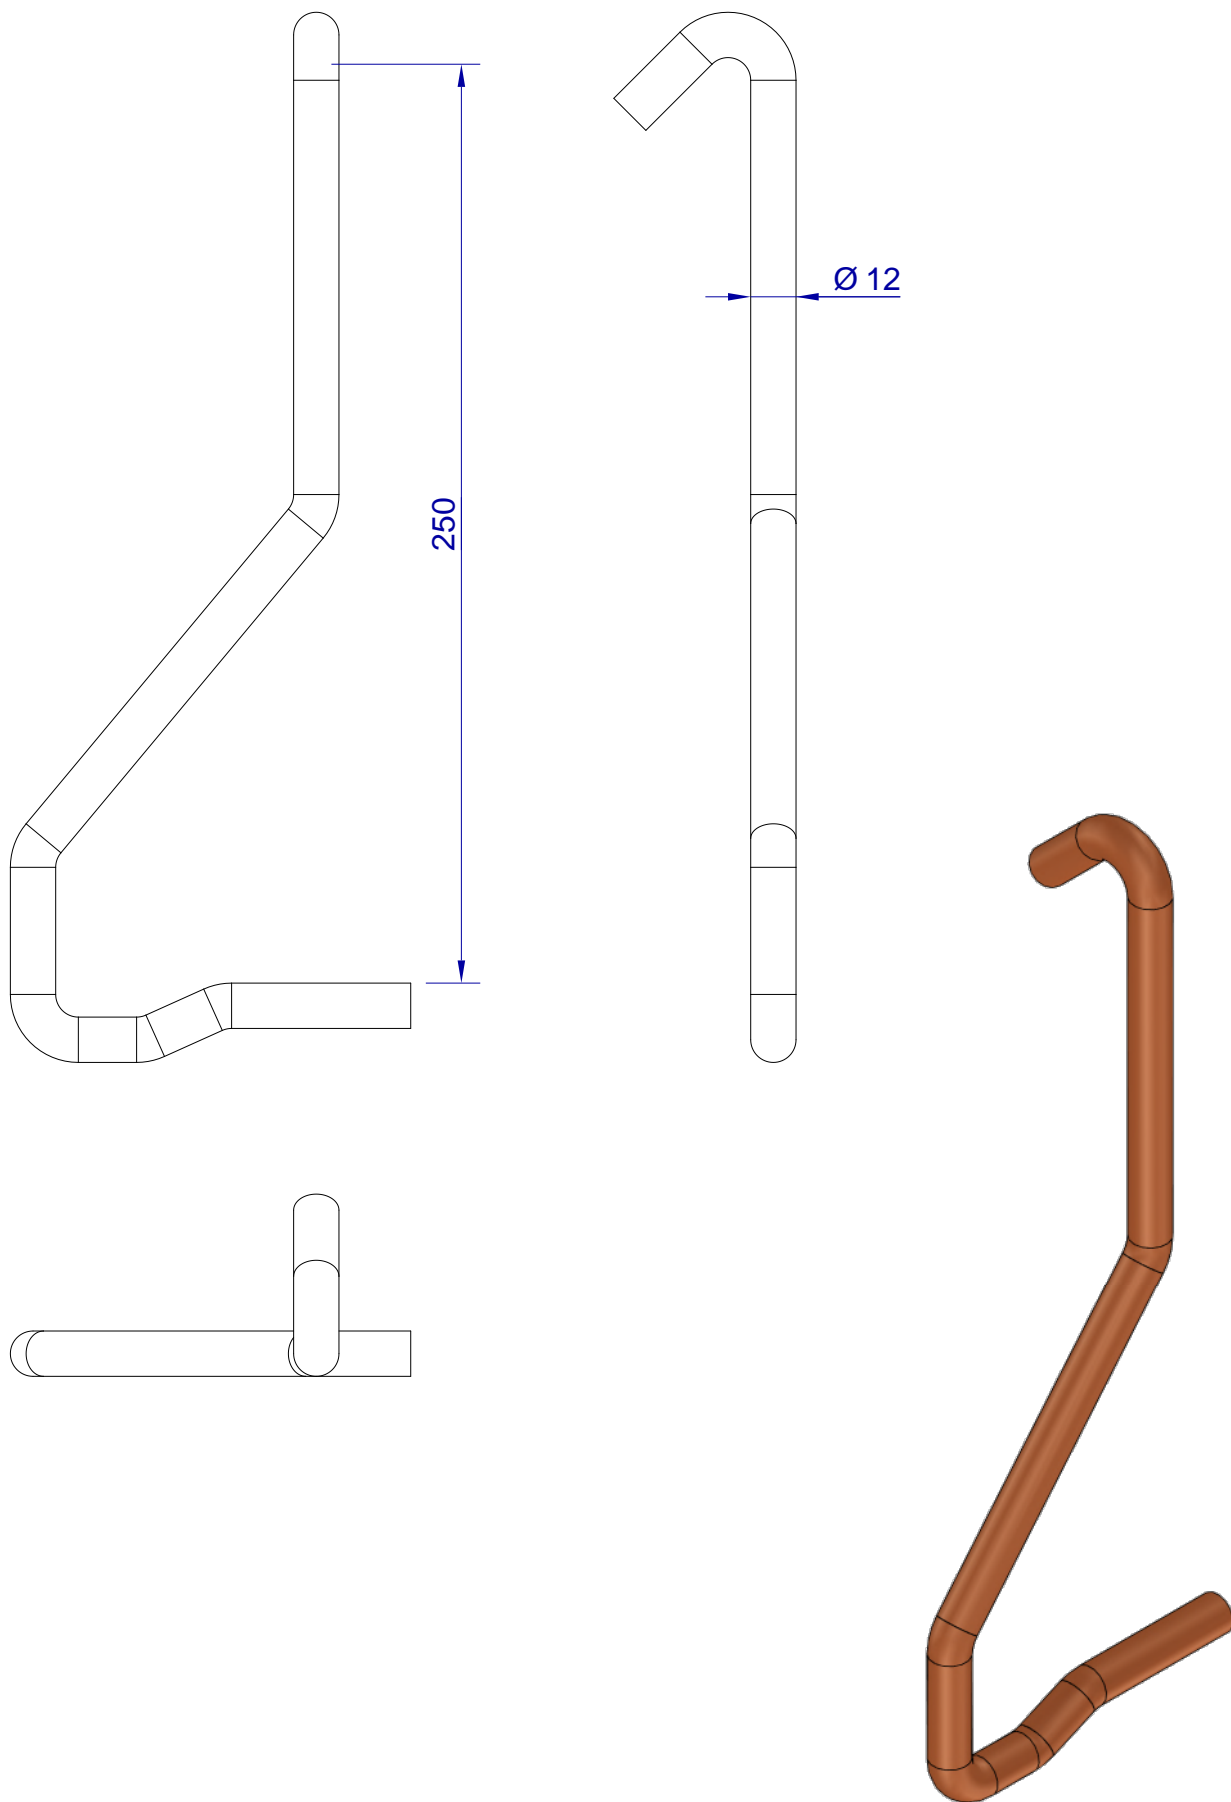

This drawing is HangOn AB property. It can't be reproduced or communicated without our written agreement

hang[®]
On

Product no.
HPY T 250x12,0 90
Description
Top hook