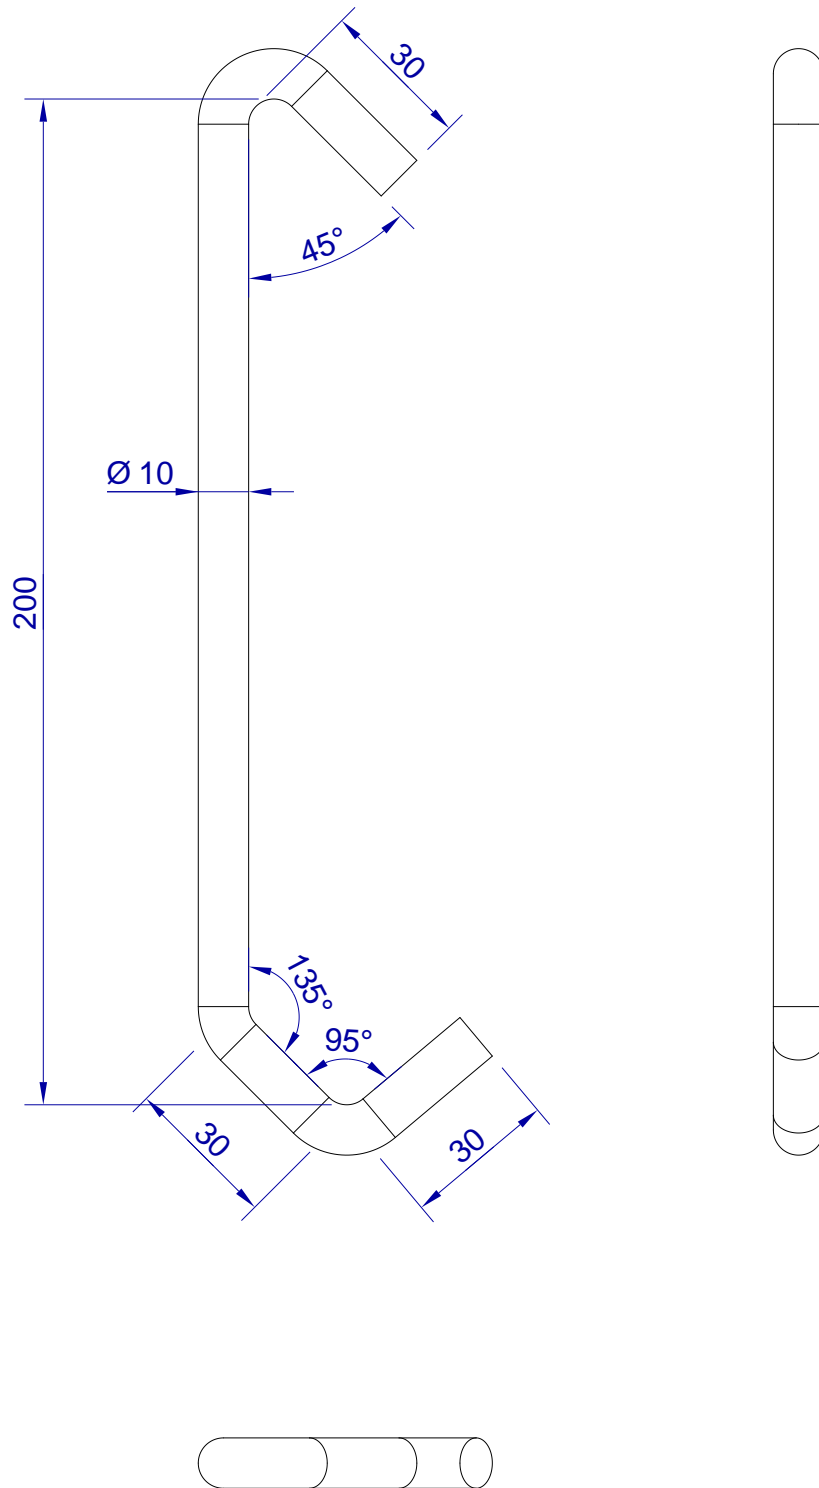

This drawing is HangOn AB property. It can't be reproduced or communicated without our written agreement

hang[®]
On

Product no.
200X10,0 PDV

Description
Hook, stock item